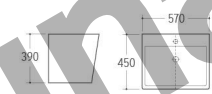

WB-038
Wall-hung Basin
Size: 525x440x380mm
Wall-hung installation