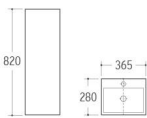

G-008
Pedestal Basin
Size: 470x470x830mm
Fixing to wall with back

G-011
Pedestal Basin
Size: 510x450x850mm
Fixing to wall with back

G-002
Pedestal Basin
Size: 550x515x850mm
Fixing to wall with back

G-003
Pedestal Basin
Size: 455x455x820mm
Fixing to wall with back

G-004
Pedestal Basin
Size: 500x500x840mm
Fixing to wall with back

G-012
Pedestal Basin
Size: 450x460x970mm
Fixing to wall with back

G-013
Pedestal Basin
Size: 515x445x850mm
Fixing to wall with back

G-016
Pedestal Basin
Size: 470x470x830mm
Fixing to wall with back

@KunKunali.com

G-022
Pedestal Basin
Size: 290x310x870mm
Fixing to wall with back

G-023
Pedestal Basin
Size: 410x410x905mm
Fixing to wall with back

G-024
Pedestal Basin
Size: 590x425x835mm
Fixing to wall with back

G-028
Pedestal Basin
Size: 410x410x840mm
Fixing to wall with back

G-029
Pedestal Basin
Size: 390x470x830mm
Fixing to wall with back

G-025
Pedestal Basin
Size: 365x280x820mm
Fixing to wall with back

G-026
Pedestal Basin
Size: 410x410x835mm
Fixing to wall with back