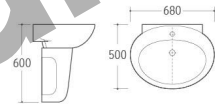

@KunKunali.com

G-022
Pedestal Basin
Size: 290x310x870mm
Fixing to wall with back

G-023
Pedestal Basin
Size: 410x410x905mm
Fixing to wall with back

G-024
Pedestal Basin
Size: 590x425x835mm
Fixing to wall with back

G-028
Pedestal Basin
Size: 410x410x840mm
Fixing to wall with back

G-029
Pedestal Basin
Size: 390x470x830mm
Fixing to wall with back

G-025
Pedestal Basin
Size: 365x280x820mm
Fixing to wall with back

G-026
Pedestal Basin
Size: 410x410x835mm
Fixing to wall with back

G-027
Pedestal Basin
Size: 410x410x905mm
Fixing to wall with back

PERSONALITY UNIQUE CHARM

Tough broken line outlines unique charm and personality. Novel color creates relaxed mood and joy. Wash basin with exaggerated shape has great visual impact. The whole series exudes the charm and vitality of youth.

WB-019
Wall-hung Basin
Size: 550x420x480mm
Wall-hung installation

WB-020
Wall-hung Basin
Size: 680x500x600mm
Wall-hung installation

WB-021
Wall-hung Basin
Size: 515x450x480mm
Wall-hung installation

WB-048
Wall-hung Basin
Size: 600x460x500mm
Wall-hung installation