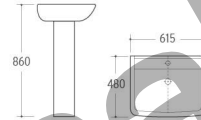

T807
Hook
Size: M5x40mm
For Wall Hung Urinal/Basin/Toilet

T808
Hook
Size: M5x40
For Wall Hung Urinal/Basin/Toilet

T923B
Rotating Drainer
Material:
Copper/Stainless Steel

T924
Pressing Drainer
Material:
Copper/Stainless Steel

T906D
Material:
Plastic with Chrome finish

T926
Material:
Alloy/Copper

T806C

T806F

T806F-1

T806H

3001
Pedestal Basin
Size: 500x410x810mm
Fixing to wall with back

3002
Pedestal Basin
Size: 580x480x875mm
Fixing to wall with back

3003
Pedestal Basin
Size: 565x410x800mm
Fixing to wall with back

3008
Pedestal Basin
Size: 615x480x860mm
Fixing to wall with back

3009
Pedestal Basin
Size: 550x440x840mm
Fixing to wall with back

3010
Pedestal Basin
Size: 575x470x840mm
Fixing to wall with back

3004
Pedestal Basin
Size: 550x470x890mm
Fixing to wall with back

3005
Pedestal Basin
Size: 565x455x855mm
Size: 615x460x855mm
Fixing to wall with back

3007
Pedestal Basin
Size: 560x460x820mm
Fixing to wall with back