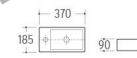

SWB-008

Wall-hung Basin
Size: 405x285x125mm
Wall-hung installation

SWB-009

Wall-hung Basin
Size: 490x250x120mm
Wall-hung installation

SWB-010

Wall-hung Basin
Size: 430x300x130mm
Wall-hung installation

SWB-011
Wall-hung Basin
Size: 270x435x120mm
Wall-hung installation

SWB-012
Wall-hung Basin
Size: 400x295x115mm
Wall-hung installation

SWB-013
Wall-hung Basin
Size: 450x350x130mm
Wall-hung installation

SWB-022
Wall-hung Basin
Size: 460x280x170mm
Wall-hung installation

SWB-023
Wall-hung Basin
Size: 645x445x210mm
Wall-hung installation

SWB-024
Wall-hung Basin
Size: 360x360x150mm
Wall-hung installation

SWB-014
Wall-hung Basin
Size: 360x250x105mm
Wall-hung installation

SWB-015
Wall-hung Basin
Size: 280x280x95mm
Wall-hung installation

SWB-018
Wall-hung Basin
Size: 420x380x185mm
Wall-hung installation

SWB-025
Wall-hung Basin
Size: 370x185x90mm
Wall-hung installation

SWB-026
Wall-hung Basin
Size: 370x185x90mm
Wall-hung installation

SWB-019
Wall-hung Basin
Size: 430x290x140mm
Wall-hung installation

SWB-020
Wall-hung Basin
Size: 430x290x140mm
Wall-hung installation