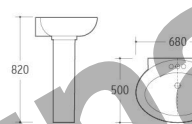

T906D
Material:
Plastic with Chrome finish

T926
Material:
Alloy/Copper

T806C

T806F

T806F-1

T806H

3001
Pedestal Basin
Size: 500x410x810mm
Fixing to wall with back

3002
Pedestal Basin
Size: 580x480x875mm
Fixing to wall with back

3003
Pedestal Basin
Size: 565x410x800mm
Fixing to wall with back

3008
Pedestal Basin
Size: 615x480x860mm
Fixing to wall with back

3009
Pedestal Basin
Size: 550x440x840mm
Fixing to wall with back

3010
Pedestal Basin
Size: 575x470x840mm
Fixing to wall with back

3004
Pedestal Basin
Size: 550x470x890mm
Fixing to wall with back

3005
Pedestal Basin
Size: 565x455x855mm
Size: 615x460x855mm
Fixing to wall with back

3007
Pedestal Basin
Size: 560x460x820mm
Fixing to wall with back

3011
Pedestal Basin
Size: 610x500x835mm
Fixing to wall with back

3013
Pedestal Basin
Size: 680x500x820mm
Fixing to wall with back

3014
Pedestal Basin
Size: 665x505x860mm
Fixing to wall with back

3015
Pedestal Basin
Size: 580x460x850mm
Size: 650x495x870mm
Fixing to wall with back