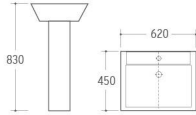

3016
Pedestal Basin
Size: 580x440x830mm
Fixing to wall with back

3017
Pedestal Basin
Size: 560x470x850mm
Fixing to wall with back

3021
Pedestal Basin
Size: 640x510x820mm
Fixing to wall with back

3023
Pedestal Basin
Size: 590x480x820mm
Fixing to wall with back

3024
Pedestal Basin
Size: 600x460x840mm
Fixing to wall with back

3018
Pedestal Basin
Size: 830x550x830mm
Fixing to wall with back

3019
Pedestal Basin
Size: 600x460x830mm
Fixing to wall with back

3020
Pedestal Basin
Size: 620x490x820mm
Fixing to wall with back

3030
Pedestal Basin
Size: 520x435x850mm
Fixing to wall with back

3032
Pedestal Basin
Size: 660x520x890mm
Fixing to wall with back

3035
Pedestal Basin
Size: 390x460x800mm
Fixing to wall with back

3036
Pedestal Basin
Size: 400x400x830mm
Fixing to wall with back

3038
Pedestal Basin
Size: 1200x450x840mm
Size: 1000x430x840mm
Fixing to wall with back

3039
Pedestal Basin
Size: 620x450x830mm
Fixing to wall with back

G-007
Pedestal Basin
Size: 480x420x830mm
Fixing to wall with back