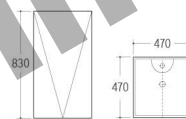

3038
Pedestal Basin
Size: 1200x450x840mm
Size: 1000x430x840mm
Fixing to wall with back

3039
Pedestal Basin
Size: 620x450x830mm
Fixing to wall with back

G-007
Pedestal Basin
Size: 480x420x830mm
Fixing to wall with back

G-008
Pedestal Basin
Size: 470x470x830mm
Fixing to wall with back

G-011
Pedestal Basin
Size: 510x450x850mm
Fixing to wall with back

G-002
Pedestal Basin
Size: 550x515x850mm
Fixing to wall with back

G-003
Pedestal Basin
Size: 455x455x820mm
Fixing to wall with back

G-004
Pedestal Basin
Size: 500x500x840mm
Fixing to wall with back

G-012
Pedestal Basin
Size: 450x460x970mm
Fixing to wall with back

G-013
Pedestal Basin
Size: 515x445x850mm
Fixing to wall with back

G-016
Pedestal Basin
Size: 470x470x830mm
Fixing to wall with back

@KunKunali.com

G-022
Pedestal Basin
Size: 290x310x870mm
Fixing to wall with back

G-023
Pedestal Basin
Size: 410x410x905mm
Fixing to wall with back

G-024
Pedestal Basin
Size: 590x425x835mm
Fixing to wall with back