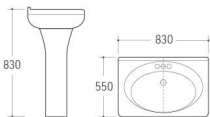

T906D
Material:
Plastic with Chrome finish

T926
Material:
Alloy/Copper

T806C

T806F

T806F-1

T806H

3001
Pedestal Basin
Size: 500x410x810mm
Fixing to wall with back

3002
Pedestal Basin
Size: 580x480x875mm
Fixing to wall with back

3011
Pedestal Basin
Size: 610x500x835mm
Fixing to wall with back

3013
Pedestal Basin
Size: 680x500x820mm
Fixing to wall with back

3014
Pedestal Basin
Size: 665x505x860mm
Fixing to wall with back

3015
Pedestal Basin
Size: 580x460x850mm
Size: 650x495x870mm
Fixing to wall with back

3016
Pedestal Basin
Size: 580x440x830mm
Fixing to wall with back

3017
Pedestal Basin
Size: 560x470x850mm
Fixing to wall with back

3021
Pedestal Basin
Size: 640x510x820mm
Fixing to wall with back

3023
Pedestal Basin
Size: 590x480x820mm
Fixing to wall with back

3024
Pedestal Basin
Size: 600x460x840mm
Fixing to wall with back

3018
Pedestal Basin
Size: 830x550x830mm
Fixing to wall with back

3019
Pedestal Basin
Size: 600x460x830mm
Fixing to wall with back

3020
Pedestal Basin
Size: 620x490x820mm
Fixing to wall with back