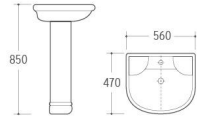

T906D
Material:
Plastic with Chrome finish

T926
Material:
Alloy/Copper

T806C

T806F

T806F-1

T806H

3001
Pedestal Basin
Size: 500x410x810mm
Fixing to wall with back

3002
Pedestal Basin
Size: 580x480x875mm
Fixing to wall with back

3004
Pedestal Basin
Size: 550x470x890mm
Fixing to wall with back

3005
Pedestal Basin
Size: 565x455x855mm
Size: 615x460x855mm
Fixing to wall with back

3007
Pedestal Basin
Size: 560x460x820mm
Fixing to wall with back

3011
Pedestal Basin
Size: 610x500x835mm
Fixing to wall with back

3013
Pedestal Basin
Size: 680x500x820mm
Fixing to wall with back

3014
Pedestal Basin
Size: 665x505x860mm
Fixing to wall with back

3015
Pedestal Basin
Size: 580x460x850mm
Size: 650x495x870mm
Fixing to wall with back

3016
Pedestal Basin
Size: 580x440x830mm
Fixing to wall with back

3017
Pedestal Basin
Size: 560x470x850mm
Fixing to wall with back

3021
Pedestal Basin
Size: 640x510x820mm
Fixing to wall with back

3023
Pedestal Basin
Size: 590x480x820mm
Fixing to wall with back