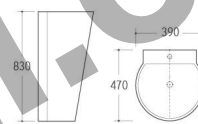

G-008
Pedestal Basin
Size: 470x470x830mm
Fixing to wall with back

G-011
Pedestal Basin
Size: 510x450x850mm
Fixing to wall with back

G-002
Pedestal Basin
Size: 550x515x850mm
Fixing to wall with back

G-003
Pedestal Basin
Size: 455x455x820mm
Fixing to wall with back

G-004
Pedestal Basin
Size: 500x500x840mm
Fixing to wall with back

G-012
Pedestal Basin
Size: 450x460x970mm
Fixing to wall with back

G-013
Pedestal Basin
Size: 515x445x850mm
Fixing to wall with back

G-016
Pedestal Basin
Size: 470x470x830mm
Fixing to wall with back

@KunKunali.com

G-022
Pedestal Basin
Size: 290x310x870mm
Fixing to wall with back

G-023
Pedestal Basin
Size: 410x410x905mm
Fixing to wall with back

G-024
Pedestal Basin
Size: 590x425x835mm
Fixing to wall with back

G-028
Pedestal Basin
Size: 410x410x840mm
Fixing to wall with back

G-029
Pedestal Basin
Size: 390x470x830mm
Fixing to wall with back

G-025
Pedestal Basin
Size: 365x280x820mm
Fixing to wall with back

G-026
Pedestal Basin
Size: 410x410x835mm
Fixing to wall with back