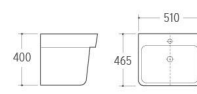

WB-025
Wall-hung Basin
Size: 550x470x490mm
Wall-hung installation

WB-026
Wall-hung Basin
Size: 600x485x430mm
Wall-hung installation

WB-028
Wall-hung Basin
Size: 560x450x400mm
Wall-hung installation

WB-036
Wall-hung Basin
Size: 560x435x425mm
Wall-hung installation

WB-037
Wall-hung Basin
Size: 570x450x390mm
Wall-hung installation

WB-038
Wall-hung Basin
Size: 525x440x380mm
Wall-hung installation

WB-039

Wall-hung Basin
Size: 520x520x400mm
Wall-hung installation

WB-042

Wall-hung Basin
Size: 490x450x340mm
Wall-hung installation

WB-043

Wall-hung Basin
Size: 530x440x360mm
Wall-hung installation

WB-044

Wall-hung Basin
Size: 490x350x340mm
Wall-hung installation

WB-045

Wall-hung Basin
Size: 510x465x400mm
Wall-hung installation

WB-047

Wall-hung Basin
Size: 555x480x360mm
Wall-hung installation

SWB-002

Wall-hung Basin
Size: 535x465x185mm
Wall-hung installation

SWB-003

Wall-hung Basin
Size: 430x445x155mm
Wall-hung installation

SWB-004