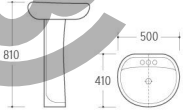

T807
Hook
Size: M5x40mm
For Wall Hung Urinal/Basin/Toilet

T808
Hook
Size: M5x40
For Wall Hung Urinal/Basin/Toilet

T923B
Rotating Drainer
Material:
Copper/Stainless Steel

T924
Pressing Drainer
Material:
Copper/Stainless Steel

T906D
Material:
Plastic with Chrome finish

T926
Material:
Alloy/Copper

T806C

T806F

T806F-1

T806H

3001
Pedestal Basin
Size: 500x410x810mm
Fixing to wall with back

3002
Pedestal Basin
Size: 580x480x875mm
Fixing to wall with back

3003
Pedestal Basin
Size: 565x410x800mm
Fixing to wall with back

3008
Pedestal Basin
Size: 615x480x860mm
Fixing to wall with back

3009
Pedestal Basin
Size: 550x440x840mm
Fixing to wall with back

3010
Pedestal Basin
Size: 575x470x840mm
Fixing to wall with back

3004
Pedestal Basin
Size: 550x470x890mm
Fixing to wall with back

3005
Pedestal Basin
Size: 565x455x855mm
Size: 615x460x855mm
Fixing to wall with back

3007
Pedestal Basin
Size: 560x460x820mm
Fixing to wall with back