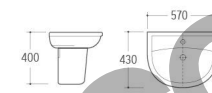

WB-019
Wall-hung Basin
Size: 550x420x480mm
Wall-hung installation

WB-020
Wall-hung Basin
Size: 680x500x600mm
Wall-hung installation

WB-021
Wall-hung Basin
Size: 515x450x480mm
Wall-hung installation

WB-048
Wall-hung Basin
Size: 600x460x500mm
Wall-hung installation

WB-053
Wall-hung Basin
Size: 570x430x400mm
Wall-hung installation

WB-029
Wall-hung Basin
Size: 590x430x400mm
Wall-hung installation

WB-022
Wall-hung Basin
Size: 610x470x570mm
Wall-hung installation

WB-023
Wall-hung Basin
Size: 500x410x540mm
Wall-hung installation