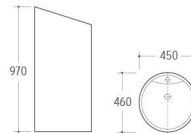

3030
Pedestal Basin
Size: 520x435x850mm
Fixing to wall with back

3032
Pedestal Basin
Size: 660x520x890mm
Fixing to wall with back

3035
Pedestal Basin
Size: 390x460x800mm
Fixing to wall with back

3036
Pedestal Basin
Size: 400x400x830mm
Fixing to wall with back

3038
Pedestal Basin
Size: 1200x450x840mm
Size: 1000x430x840mm
Fixing to wall with back

3039
Pedestal Basin
Size: 620x450x830mm
Fixing to wall with back

G-007
Pedestal Basin
Size: 480x420x830mm
Fixing to wall with back

G-008
Pedestal Basin
Size: 470x470x830mm
Fixing to wall with back

G-011
Pedestal Basin
Size: 510x450x850mm
Fixing to wall with back

G-002
Pedestal Basin
Size: 550x515x850mm
Fixing to wall with back

G-003
Pedestal Basin
Size: 455x455x820mm
Fixing to wall with back

G-004
Pedestal Basin
Size: 500x500x840mm
Fixing to wall with back

G-012
Pedestal Basin
Size: 450x460x970mm
Fixing to wall with back

G-013
Pedestal Basin
Size: 515x445x850mm
Fixing to wall with back

G-016
Pedestal Basin
Size: 470x470x830mm
Fixing to wall with back