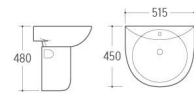

@KunKunali.com

G-022
Pedestal Basin
Size: 290x310x870mm
Fixing to wall with back

G-023
Pedestal Basin
Size: 410x410x905mm
Fixing to wall with back

G-024
Pedestal Basin
Size: 590x425x835mm
Fixing to wall with back

G-028
Pedestal Basin
Size: 410x410x840mm
Fixing to wall with back

G-029
Pedestal Basin
Size: 390x470x830mm
Fixing to wall with back

G-025
Pedestal Basin
Size: 365x280x820mm
Fixing to wall with back

G-026
Pedestal Basin
Size: 410x410x835mm
Fixing to wall with back

G-027
Pedestal Basin
Size: 410x410x905mm
Fixing to wall with back

PERSONALITY UNIQUE CHARM

Tough broken line outlines unique charm and personality. Novel color creates relaxed mood and joy. Wash basin with exaggerated shape has great visual impact. The whole series exudes the charm and vitality of youth.

WB-019
Wall-hung Basin
Size: 550x420x480mm
Wall-hung installation

WB-020
Wall-hung Basin
Size: 680x500x600mm
Wall-hung installation

WB-021
Wall-hung Basin
Size: 515x450x480mm
Wall-hung installation

WB-048
Wall-hung Basin
Size: 600x460x500mm
Wall-hung installation