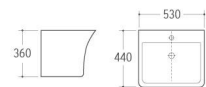

WB-025
Wall-hung Basin
Size: 550x470x490mm
Wall-hung installation

WB-026
Wall-hung Basin
Size: 600x485x430mm
Wall-hung installation

WB-028
Wall-hung Basin
Size: 560x450x400mm
Wall-hung installation

WB-036
Wall-hung Basin
Size: 560x435x425mm
Wall-hung installation

WB-037
Wall-hung Basin
Size: 570x450x390mm
Wall-hung installation

WB-038
Wall-hung Basin
Size: 525x440x380mm
Wall-hung installation

WB-039

Wall-hung Basin
Size: 520x520x400mm
Wall-hung installation

WB-042

Wall-hung Basin
Size: 490x450x340mm
Wall-hung installation

WB-043

Wall-hung Basin
Size: 530x440x360mm
Wall-hung installation

WB-044

Wall-hung Basin
Size: 490x350x340mm
Wall-hung installation

WB-045

Wall-hung Basin
Size: 510x465x400mm
Wall-hung installation