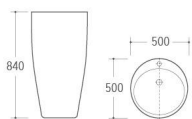

3030
Pedestal Basin
Size: 520x435x850mm
Fixing to wall with back

3032
Pedestal Basin
Size: 660x520x890mm
Fixing to wall with back

3035
Pedestal Basin
Size: 390x460x800mm
Fixing to wall with back

3036
Pedestal Basin
Size: 400x400x830mm
Fixing to wall with back

3038
Pedestal Basin
Size: 1200x450x840mm
Size: 1000x430x840mm
Fixing to wall with back

3039
Pedestal Basin
Size: 620x450x830mm
Fixing to wall with back

G-007
Pedestal Basin
Size: 480x420x830mm
Fixing to wall with back

G-008
Pedestal Basin
Size: 470x470x830mm
Fixing to wall with back

G-011
Pedestal Basin
Size: 510x450x850mm
Fixing to wall with back

G-002
Pedestal Basin
Size: 550x515x850mm
Fixing to wall with back

G-003
Pedestal Basin
Size: 455x455x820mm
Fixing to wall with back

G-004
Pedestal Basin
Size: 500x500x840mm
Fixing to wall with back

G-012
Pedestal Basin
Size: 450x460x970mm
Fixing to wall with back

G-013
Pedestal Basin
Size: 515x445x850mm
Fixing to wall with back

G-016
Pedestal Basin
Size: 470x470x830mm
Fixing to wall with back