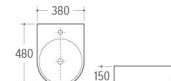

Wall-hung Basin
Size: 490x450x340mm
Wall-hung installation

WB-043

Wall-hung Basin
Size: 530x440x360mm
Wall-hung installation

WB-044

Wall-hung Basin
Size: 490x350x340mm
Wall-hung installation

WB-045

Wall-hung Basin
Size: 510x465x400mm
Wall-hung installation

WB-047

Wall-hung Basin
Size: 555x480x360mm
Wall-hung installation

SWB-002

Wall-hung Basin
Size: 535x465x185mm
Wall-hung installation

SWB-003

Wall-hung Basin
Size: 430x445x155mm
Wall-hung installation

SWB-004

Wall-hung Basin
Size: 400x420x155mm
Wall-hung installation

WB-046

Wall-hung Basin
Size: 470x460x370mm
Wall-hung installation

WB-052

Wall-hung Basin
Size: 520x440x380mm
Wall-hung installation

SWB-001

Wall-hung Basin
Size: 380x480x150mm
Wall-hung installation

SWB-008

Wall-hung Basin
Size: 405x285x125mm
Wall-hung installation

SWB-009

Wall-hung Basin
Size: 490x250x120mm
Wall-hung installation

SWB-010

Wall-hung Basin
Size: 430x300x130mm
Wall-hung installation

SWB-011
Wall-hung Basin
Size: 270x435x120mm
Wall-hung installation