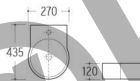

Wall-hung Basin
Size: 400x420x155mm
Wall-hung installation

WB-046

Wall-hung Basin
Size: 470x460x370mm
Wall-hung installation

WB-052

Wall-hung Basin
Size: 520x440x380mm
Wall-hung installation

SWB-001

Wall-hung Basin
Size: 380x480x150mm
Wall-hung installation

SWB-008

Wall-hung Basin
Size: 405x285x125mm
Wall-hung installation

SWB-009

Wall-hung Basin
Size: 490x250x120mm
Wall-hung installation

SWB-010

Wall-hung Basin
Size: 430x300x130mm
Wall-hung installation

SWB-011
Wall-hung Basin
Size: 270x435x120mm
Wall-hung installation

SWB-012
Wall-hung Basin
Size: 400x295x115mm
Wall-hung installation

SWB-013
Wall-hung Basin
Size: 450x350x130mm
Wall-hung installation

SWB-022
Wall-hung Basin
Size: 460x280x170mm
Wall-hung installation

SWB-023
Wall-hung Basin
Size: 645x445x210mm
Wall-hung installation