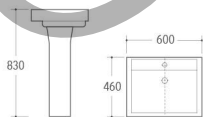

T906D
Material:
Plastic with Chrome finish

T926
Material:
Alloy/Copper

T806C

T806F

T806F-1

T806H

3001
Pedestal Basin
Size: 500x410x810mm
Fixing to wall with back

3002
Pedestal Basin
Size: 580x480x875mm
Fixing to wall with back

3011
Pedestal Basin
Size: 610x500x835mm
Fixing to wall with back

3013
Pedestal Basin
Size: 680x500x820mm
Fixing to wall with back

3014
Pedestal Basin
Size: 665x505x860mm
Fixing to wall with back

3015
Pedestal Basin
Size: 580x460x850mm
Size: 650x495x870mm
Fixing to wall with back

3016
Pedestal Basin
Size: 580x440x830mm
Fixing to wall with back

3017
Pedestal Basin
Size: 560x470x850mm
Fixing to wall with back

3021
Pedestal Basin
Size: 640x510x820mm
Fixing to wall with back

3023
Pedestal Basin
Size: 590x480x820mm
Fixing to wall with back

3024
Pedestal Basin
Size: 600x460x840mm
Fixing to wall with back

3018
Pedestal Basin
Size: 830x550x830mm
Fixing to wall with back

3019
Pedestal Basin
Size: 600x460x830mm
Fixing to wall with back

3020
Pedestal Basin
Size: 620x490x820mm
Fixing to wall with back