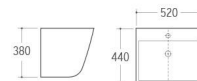

Wall-hung Basin
Size: 490x450x340mm
Wall-hung installation

WB-043

Wall-hung Basin
Size: 530x440x360mm
Wall-hung installation

WB-044

Wall-hung Basin
Size: 490x350x340mm
Wall-hung installation

WB-045

Wall-hung Basin
Size: 510x465x400mm
Wall-hung installation

WB-047

Wall-hung Basin
Size: 555x480x360mm
Wall-hung installation

SWB-002

Wall-hung Basin
Size: 535x465x185mm
Wall-hung installation

SWB-003

Wall-hung Basin
Size: 430x445x155mm
Wall-hung installation

SWB-004

Wall-hung Basin
Size: 400x420x155mm
Wall-hung installation

WB-046

Wall-hung Basin
Size: 470x460x370mm
Wall-hung installation

WB-052

Wall-hung Basin
Size: 520x440x380mm
Wall-hung installation

SWB-001

Wall-hung Basin
Size: 380x480x150mm
Wall-hung installation

SWB-008

Wall-hung Basin
Size: 405x285x125mm
Wall-hung installation

SWB-009

Wall-hung Basin
Size: 490x250x120mm
Wall-hung installation

SWB-010

Wall-hung Basin
Size: 430x300x130mm
Wall-hung installation

SWB-011
Wall-hung Basin
Size: 270x435x120mm
Wall-hung installation