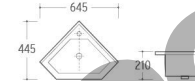

SWB-008

Wall-hung Basin
Size: 405x285x125mm
Wall-hung installation

SWB-009

Wall-hung Basin
Size: 490x250x120mm
Wall-hung installation

SWB-010

Wall-hung Basin
Size: 430x300x130mm
Wall-hung installation

SWB-011
Wall-hung Basin
Size: 270x435x120mm
Wall-hung installation

SWB-012
Wall-hung Basin
Size: 400x295x115mm
Wall-hung installation

SWB-013
Wall-hung Basin
Size: 450x350x130mm
Wall-hung installation

SWB-022
Wall-hung Basin
Size: 460x280x170mm
Wall-hung installation

SWB-023
Wall-hung Basin
Size: 645x445x210mm
Wall-hung installation

SWB-024
Wall-hung Basin
Size: 360x360x150mm
Wall-hung installation

SWB-014
Wall-hung Basin
Size: 360x250x105mm
Wall-hung installation

SWB-015
Wall-hung Basin
Size: 280x280x95mm
Wall-hung installation

SWB-018
Wall-hung Basin
Size: 420x380x185mm
Wall-hung installation