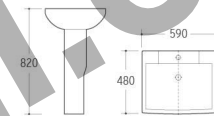

T906D
Material:
Plastic with Chrome finish

T926
Material:
Alloy/Copper

T806C

T806F

T806F-1

T806H

3001
Pedestal Basin
Size: 500x410x810mm
Fixing to wall with back

3002
Pedestal Basin
Size: 580x480x875mm
Fixing to wall with back

3011
Pedestal Basin
Size: 610x500x835mm
Fixing to wall with back

3013
Pedestal Basin
Size: 680x500x820mm
Fixing to wall with back

3014
Pedestal Basin
Size: 665x505x860mm
Fixing to wall with back

3015
Pedestal Basin
Size: 580x460x850mm
Size: 650x495x870mm
Fixing to wall with back

3016
Pedestal Basin
Size: 580x440x830mm
Fixing to wall with back

3017
Pedestal Basin
Size: 560x470x850mm
Fixing to wall with back

3021
Pedestal Basin
Size: 640x510x820mm
Fixing to wall with back

3023
Pedestal Basin
Size: 590x480x820mm
Fixing to wall with back

3024
Pedestal Basin
Size: 600x460x840mm
Fixing to wall with back

3018
Pedestal Basin
Size: 830x550x830mm
Fixing to wall with back

3019
Pedestal Basin
Size: 600x460x830mm
Fixing to wall with back

3020
Pedestal Basin
Size: 620x490x820mm
Fixing to wall with back