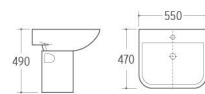

WB-019
Wall-hung Basin
Size: 550x420x480mm
Wall-hung installation

WB-020
Wall-hung Basin
Size: 680x500x600mm
Wall-hung installation

WB-021
Wall-hung Basin
Size: 515x450x480mm
Wall-hung installation

WB-048
Wall-hung Basin
Size: 600x460x500mm
Wall-hung installation

WB-053
Wall-hung Basin
Size: 570x430x400mm
Wall-hung installation

WB-029
Wall-hung Basin
Size: 590x430x400mm
Wall-hung installation

WB-022
Wall-hung Basin
Size: 610x470x570mm
Wall-hung installation

WB-023
Wall-hung Basin
Size: 500x410x540mm
Wall-hung installation

WB-024
Wall-hung Basin
Size: 610x475x450mm
Wall-hung installation

WB-031
Wall-hung Basin
Size: 520x435x385mm
Wall-hung installation

WB-032
Wall-hung Basin
Size: 550x430x400mm
Wall-hung installation

WB-033
Wall-hung Basin
Size: 525x420x475mm
Wall-hung installation

WB-025
Wall-hung Basin
Size: 550x470x490mm
Wall-hung installation

WB-026
Wall-hung Basin
Size: 600x485x430mm
Wall-hung installation

WB-028
Wall-hung Basin
Size: 560x450x400mm
Wall-hung installation

WB-036
Wall-hung Basin
Size: 560x435x425mm
Wall-hung installation