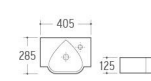

Wall-hung Basin
Size: 490x450x340mm
Wall-hung installation

WB-043

Wall-hung Basin
Size: 530x440x360mm
Wall-hung installation

WB-044

Wall-hung Basin
Size: 490x350x340mm
Wall-hung installation

WB-045

Wall-hung Basin
Size: 510x465x400mm
Wall-hung installation

WB-047

Wall-hung Basin
Size: 555x480x360mm
Wall-hung installation

SWB-002

Wall-hung Basin
Size: 535x465x185mm
Wall-hung installation

SWB-003

Wall-hung Basin
Size: 430x445x155mm
Wall-hung installation

SWB-004

Wall-hung Basin
Size: 400x420x155mm
Wall-hung installation

WB-046

Wall-hung Basin
Size: 470x460x370mm
Wall-hung installation

WB-052

Wall-hung Basin
Size: 520x440x380mm
Wall-hung installation

SWB-001

Wall-hung Basin
Size: 380x480x150mm
Wall-hung installation

SWB-008

Wall-hung Basin
Size: 405x285x125mm
Wall-hung installation

SWB-009

Wall-hung Basin
Size: 490x250x120mm
Wall-hung installation

SWB-010

Wall-hung Basin
Size: 430x300x130mm
Wall-hung installation

SWB-011
Wall-hung Basin
Size: 270x435x120mm
Wall-hung installation