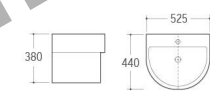

WB-053
Wall-hung Basin
Size: 570x430x400mm
Wall-hung installation

WB-029
Wall-hung Basin
Size: 590x430x400mm
Wall-hung installation

WB-022
Wall-hung Basin
Size: 610x470x570mm
Wall-hung installation

WB-023
Wall-hung Basin
Size: 500x410x540mm
Wall-hung installation

WB-024
Wall-hung Basin
Size: 610x475x450mm
Wall-hung installation

WB-031
Wall-hung Basin
Size: 520x435x385mm
Wall-hung installation

WB-032
Wall-hung Basin
Size: 550x430x400mm
Wall-hung installation

WB-033
Wall-hung Basin
Size: 525x420x475mm
Wall-hung installation

WB-025
Wall-hung Basin
Size: 550x470x490mm
Wall-hung installation

WB-026
Wall-hung Basin
Size: 600x485x430mm
Wall-hung installation

WB-028
Wall-hung Basin
Size: 560x450x400mm
Wall-hung installation

WB-036
Wall-hung Basin
Size: 560x435x425mm
Wall-hung installation

WB-037
Wall-hung Basin
Size: 570x450x390mm
Wall-hung installation

WB-038
Wall-hung Basin
Size: 525x440x380mm
Wall-hung installation

WB-039

Wall-hung Basin
Size: 520x520x400mm
Wall-hung installation

WB-042