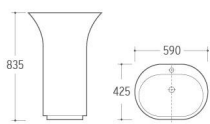

G-008
Pedestal Basin
Size: 470x470x830mm
Fixing to wall with back

G-011
Pedestal Basin
Size: 510x450x850mm
Fixing to wall with back

G-002
Pedestal Basin
Size: 550x515x850mm
Fixing to wall with back

G-003
Pedestal Basin
Size: 455x455x820mm
Fixing to wall with back

G-004
Pedestal Basin
Size: 500x500x840mm
Fixing to wall with back

G-012
Pedestal Basin
Size: 450x460x970mm
Fixing to wall with back

G-013
Pedestal Basin
Size: 515x445x850mm
Fixing to wall with back

G-016
Pedestal Basin
Size: 470x470x830mm
Fixing to wall with back

@KunKunali.com

G-022
Pedestal Basin
Size: 290x310x870mm
Fixing to wall with back

G-023
Pedestal Basin
Size: 410x410x905mm
Fixing to wall with back

G-024
Pedestal Basin
Size: 590x425x835mm
Fixing to wall with back

G-028
Pedestal Basin
Size: 410x410x840mm
Fixing to wall with back

G-029
Pedestal Basin
Size: 390x470x830mm
Fixing to wall with back

G-025
Pedestal Basin
Size: 365x280x820mm
Fixing to wall with back

G-026
Pedestal Basin
Size: 410x410x835mm
Fixing to wall with back