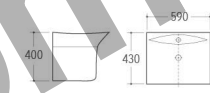

WB-019
Wall-hung Basin
Size: 550x420x480mm
Wall-hung installation

WB-020
Wall-hung Basin
Size: 680x500x600mm
Wall-hung installation

WB-021
Wall-hung Basin
Size: 515x450x480mm
Wall-hung installation

WB-048
Wall-hung Basin
Size: 600x460x500mm
Wall-hung installation

WB-053
Wall-hung Basin
Size: 570x430x400mm
Wall-hung installation

WB-029
Wall-hung Basin
Size: 590x430x400mm
Wall-hung installation

WB-022
Wall-hung Basin
Size: 610x470x570mm
Wall-hung installation

WB-023
Wall-hung Basin
Size: 500x410x540mm
Wall-hung installation