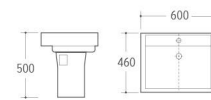

G-028
Pedestal Basin
Size: 410x410x840mm
Fixing to wall with back

G-029
Pedestal Basin
Size: 390x470x830mm
Fixing to wall with back

G-025
Pedestal Basin
Size: 365x280x820mm
Fixing to wall with back

G-026
Pedestal Basin
Size: 410x410x835mm
Fixing to wall with back

G-027
Pedestal Basin
Size: 410x410x905mm
Fixing to wall with back

PERSONALITY UNIQUE CHARM

Tough broken line outlines unique charm and personality. Novel color creates relaxed mood and joy. Wash basin with exaggerated shape has great visual impact. The whole series exudes the charm and vitality of youth.

WB-019
Wall-hung Basin
Size: 550x420x480mm
Wall-hung installation

WB-020
Wall-hung Basin
Size: 680x500x600mm
Wall-hung installation

WB-021
Wall-hung Basin
Size: 515x450x480mm
Wall-hung installation

WB-048
Wall-hung Basin
Size: 600x460x500mm
Wall-hung installation

WB-053
Wall-hung Basin
Size: 570x430x400mm
Wall-hung installation

WB-029
Wall-hung Basin
Size: 590x430x400mm
Wall-hung installation

WB-022
Wall-hung Basin
Size: 610x470x570mm
Wall-hung installation

WB-023
Wall-hung Basin
Size: 500x410x540mm
Wall-hung installation