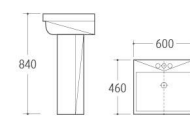

3004
Pedestal Basin
Size: 550x470x890mm
Fixing to wall with back

3005
Pedestal Basin
Size: 565x455x855mm
Size: 615x460x855mm
Fixing to wall with back

3007
Pedestal Basin
Size: 560x460x820mm
Fixing to wall with back

3011
Pedestal Basin
Size: 610x500x835mm
Fixing to wall with back

3013
Pedestal Basin
Size: 680x500x820mm
Fixing to wall with back

3014
Pedestal Basin
Size: 665x505x860mm
Fixing to wall with back

3015
Pedestal Basin
Size: 580x460x850mm
Size: 650x495x870mm
Fixing to wall with back

3016
Pedestal Basin
Size: 580x440x830mm
Fixing to wall with back

3017
Pedestal Basin
Size: 560x470x850mm
Fixing to wall with back

3021
Pedestal Basin
Size: 640x510x820mm
Fixing to wall with back

3023
Pedestal Basin
Size: 590x480x820mm
Fixing to wall with back

3024
Pedestal Basin
Size: 600x460x840mm
Fixing to wall with back

3018
Pedestal Basin
Size: 830x550x830mm
Fixing to wall with back

3019
Pedestal Basin
Size: 600x460x830mm
Fixing to wall with back

3020
Pedestal Basin
Size: 620x490x820mm
Fixing to wall with back