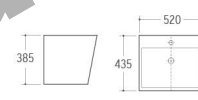

WB-019
Wall-hung Basin
Size: 550x420x480mm
Wall-hung installation

WB-020
Wall-hung Basin
Size: 680x500x600mm
Wall-hung installation

WB-021
Wall-hung Basin
Size: 515x450x480mm
Wall-hung installation

WB-048
Wall-hung Basin
Size: 600x460x500mm
Wall-hung installation

WB-053
Wall-hung Basin
Size: 570x430x400mm
Wall-hung installation

WB-029
Wall-hung Basin
Size: 590x430x400mm
Wall-hung installation

WB-022
Wall-hung Basin
Size: 610x470x570mm
Wall-hung installation

WB-023
Wall-hung Basin
Size: 500x410x540mm
Wall-hung installation

WB-024
Wall-hung Basin
Size: 610x475x450mm
Wall-hung installation

WB-031
Wall-hung Basin
Size: 520x435x385mm
Wall-hung installation

WB-032
Wall-hung Basin
Size: 550x430x400mm
Wall-hung installation

WB-033
Wall-hung Basin
Size: 525x420x475mm
Wall-hung installation