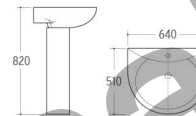

T906D
Material:
Plastic with Chrome finish

T926
Material:
Alloy/Copper

T806C

T806F

T806F-1

T806H

3001
Pedestal Basin
Size: 500x410x810mm
Fixing to wall with back

3002
Pedestal Basin
Size: 580x480x875mm
Fixing to wall with back

3004
Pedestal Basin
Size: 550x470x890mm
Fixing to wall with back

3005
Pedestal Basin
Size: 565x455x855mm
Size: 615x460x855mm
Fixing to wall with back

3007
Pedestal Basin
Size: 560x460x820mm
Fixing to wall with back

3011
Pedestal Basin
Size: 610x500x835mm
Fixing to wall with back

3013
Pedestal Basin
Size: 680x500x820mm
Fixing to wall with back

3014
Pedestal Basin
Size: 665x505x860mm
Fixing to wall with back

3015
Pedestal Basin
Size: 580x460x850mm
Size: 650x495x870mm
Fixing to wall with back

3016
Pedestal Basin
Size: 580x440x830mm
Fixing to wall with back

3017
Pedestal Basin
Size: 560x470x850mm
Fixing to wall with back

3021
Pedestal Basin
Size: 640x510x820mm
Fixing to wall with back

3023
Pedestal Basin
Size: 590x480x820mm
Fixing to wall with back