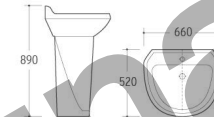

3016
Pedestal Basin
Size: 580x440x830mm
Fixing to wall with back

3017
Pedestal Basin
Size: 560x470x850mm
Fixing to wall with back

3021
Pedestal Basin
Size: 640x510x820mm
Fixing to wall with back

3023
Pedestal Basin
Size: 590x480x820mm
Fixing to wall with back

3024
Pedestal Basin
Size: 600x460x840mm
Fixing to wall with back

3018
Pedestal Basin
Size: 830x550x830mm
Fixing to wall with back

3019
Pedestal Basin
Size: 600x460x830mm
Fixing to wall with back

3020
Pedestal Basin
Size: 620x490x820mm
Fixing to wall with back

3030
Pedestal Basin
Size: 520x435x850mm
Fixing to wall with back

3032
Pedestal Basin
Size: 660x520x890mm
Fixing to wall with back

3035
Pedestal Basin
Size: 390x460x800mm
Fixing to wall with back

3036
Pedestal Basin
Size: 400x400x830mm
Fixing to wall with back

3038
Pedestal Basin
Size: 1200x450x840mm
Size: 1000x430x840mm
Fixing to wall with back

3039
Pedestal Basin
Size: 620x450x830mm
Fixing to wall with back

G-007
Pedestal Basin
Size: 480x420x830mm
Fixing to wall with back