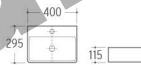

Wall-hung Basin
Size: 400x420x155mm
Wall-hung installation

WB-046

Wall-hung Basin
Size: 470x460x370mm
Wall-hung installation

WB-052

Wall-hung Basin
Size: 520x440x380mm
Wall-hung installation

SWB-001

Wall-hung Basin
Size: 380x480x150mm
Wall-hung installation

SWB-008

Wall-hung Basin
Size: 405x285x125mm
Wall-hung installation

SWB-009

Wall-hung Basin
Size: 490x250x120mm
Wall-hung installation

SWB-010

Wall-hung Basin
Size: 430x300x130mm
Wall-hung installation

SWB-011
Wall-hung Basin
Size: 270x435x120mm
Wall-hung installation

SWB-012
Wall-hung Basin
Size: 400x295x115mm
Wall-hung installation

SWB-013
Wall-hung Basin
Size: 450x350x130mm
Wall-hung installation

SWB-022
Wall-hung Basin
Size: 460x280x170mm
Wall-hung installation

SWB-023
Wall-hung Basin
Size: 645x445x210mm
Wall-hung installation