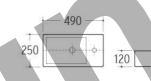

Wall-hung Basin
Size: 400x420x155mm
Wall-hung installation

WB-046

Wall-hung Basin
Size: 470x460x370mm
Wall-hung installation

WB-052

Wall-hung Basin
Size: 520x440x380mm
Wall-hung installation

SWB-001

Wall-hung Basin
Size: 380x480x150mm
Wall-hung installation

SWB-008

Wall-hung Basin
Size: 405x285x125mm
Wall-hung installation

SWB-009

Wall-hung Basin
Size: 490x250x120mm
Wall-hung installation

SWB-010

Wall-hung Basin
Size: 430x300x130mm
Wall-hung installation

SWB-011
Wall-hung Basin
Size: 270x435x120mm
Wall-hung installation