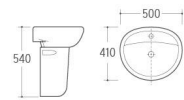

WB-019
Wall-hung Basin
Size: 550x420x480mm
Wall-hung installation

WB-020
Wall-hung Basin
Size: 680x500x600mm
Wall-hung installation

WB-021
Wall-hung Basin
Size: 515x450x480mm
Wall-hung installation

WB-048
Wall-hung Basin
Size: 600x460x500mm
Wall-hung installation

WB-053
Wall-hung Basin
Size: 570x430x400mm
Wall-hung installation

WB-029
Wall-hung Basin
Size: 590x430x400mm
Wall-hung installation

WB-022
Wall-hung Basin
Size: 610x470x570mm
Wall-hung installation

WB-023
Wall-hung Basin
Size: 500x410x540mm
Wall-hung installation

WB-024
Wall-hung Basin
Size: 610x475x450mm
Wall-hung installation

WB-031
Wall-hung Basin
Size: 520x435x385mm
Wall-hung installation

WB-032
Wall-hung Basin
Size: 550x430x400mm
Wall-hung installation

WB-033
Wall-hung Basin
Size: 525x420x475mm
Wall-hung installation

WB-025
Wall-hung Basin
Size: 550x470x490mm
Wall-hung installation

WB-026
Wall-hung Basin
Size: 600x485x430mm
Wall-hung installation

WB-028
Wall-hung Basin
Size: 560x450x400mm
Wall-hung installation

WB-036
Wall-hung Basin
Size: 560x435x425mm
Wall-hung installation