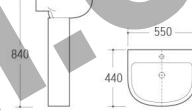

T807
Hook
Size: M5x40mm
For Wall Hung Urinal/Basin/Toilet

T808
Hook
Size: M5x40
For Wall Hung Urinal/Basin/Toilet

T923B
Rotating Drainer
Material:
Copper/Stainless Steel

T924
Pressing Drainer
Material:
Copper/Stainless Steel

T906D
Material:
Plastic with Chrome finish

T926
Material:
Alloy/Copper

T806C

T806F

T806F-1

T806H

3001
Pedestal Basin
Size: 500x410x810mm
Fixing to wall with back

3002
Pedestal Basin
Size: 580x480x875mm
Fixing to wall with back

3003
Pedestal Basin
Size: 565x410x800mm
Fixing to wall with back

3008
Pedestal Basin
Size: 615x480x860mm
Fixing to wall with back

3009
Pedestal Basin
Size: 550x440x840mm
Fixing to wall with back

3010
Pedestal Basin
Size: 575x470x840mm
Fixing to wall with back

3004
Pedestal Basin
Size: 550x470x890mm
Fixing to wall with back

3005
Pedestal Basin
Size: 565x455x855mm
Size: 615x460x855mm
Fixing to wall with back

3007
Pedestal Basin
Size: 560x460x820mm
Fixing to wall with back