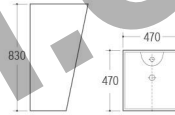

3024
Pedestal Basin
Size: 600x460x840mm
Fixing to wall with back

3018
Pedestal Basin
Size: 830x550x830mm
Fixing to wall with back

3019
Pedestal Basin
Size: 600x460x830mm
Fixing to wall with back

3020
Pedestal Basin
Size: 620x490x820mm
Fixing to wall with back

3030
Pedestal Basin
Size: 520x435x850mm
Fixing to wall with back

3032
Pedestal Basin
Size: 660x520x890mm
Fixing to wall with back

3035
Pedestal Basin
Size: 390x460x800mm
Fixing to wall with back

3036
Pedestal Basin
Size: 400x400x830mm
Fixing to wall with back

3038
Pedestal Basin
Size: 1200x450x840mm
Size: 1000x430x840mm
Fixing to wall with back

3039
Pedestal Basin
Size: 620x450x830mm
Fixing to wall with back

G-007
Pedestal Basin
Size: 480x420x830mm
Fixing to wall with back

G-008
Pedestal Basin
Size: 470x470x830mm
Fixing to wall with back

G-011
Pedestal Basin
Size: 510x450x850mm
Fixing to wall with back

G-002
Pedestal Basin
Size: 550x515x850mm
Fixing to wall with back

G-003
Pedestal Basin
Size: 455x455x820mm
Fixing to wall with back