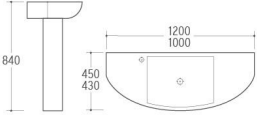

3016
Pedestal Basin
Size: 580x440x830mm
Fixing to wall with back

3017
Pedestal Basin
Size: 560x470x850mm
Fixing to wall with back

3021
Pedestal Basin
Size: 640x510x820mm
Fixing to wall with back

3023
Pedestal Basin
Size: 590x480x820mm
Fixing to wall with back

3024
Pedestal Basin
Size: 600x460x840mm
Fixing to wall with back

3018
Pedestal Basin
Size: 830x550x830mm
Fixing to wall with back

3019
Pedestal Basin
Size: 600x460x830mm
Fixing to wall with back

3020
Pedestal Basin
Size: 620x490x820mm
Fixing to wall with back

3030
Pedestal Basin
Size: 520x435x850mm
Fixing to wall with back

3032
Pedestal Basin
Size: 660x520x890mm
Fixing to wall with back

3035
Pedestal Basin
Size: 390x460x800mm
Fixing to wall with back

3036
Pedestal Basin
Size: 400x400x830mm
Fixing to wall with back

3038
Pedestal Basin
Size: 1200x450x840mm
Size: 1000x430x840mm
Fixing to wall with back

3039
Pedestal Basin
Size: 620x450x830mm
Fixing to wall with back

G-007
Pedestal Basin
Size: 480x420x830mm
Fixing to wall with back