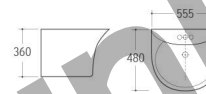

WB-037
Wall-hung Basin
Size: 570x450x390mm
Wall-hung installation

WB-038
Wall-hung Basin
Size: 525x440x380mm
Wall-hung installation

WB-039

Wall-hung Basin
Size: 520x520x400mm
Wall-hung installation

WB-042

Wall-hung Basin
Size: 490x450x340mm
Wall-hung installation

WB-043

Wall-hung Basin
Size: 530x440x360mm
Wall-hung installation

WB-044

Wall-hung Basin
Size: 490x350x340mm
Wall-hung installation

WB-045

Wall-hung Basin
Size: 510x465x400mm
Wall-hung installation

WB-047

Wall-hung Basin
Size: 555x480x360mm
Wall-hung installation

SWB-002

Wall-hung Basin
Size: 535x465x185mm
Wall-hung installation

SWB-003

Wall-hung Basin
Size: 430x445x155mm
Wall-hung installation

SWB-004