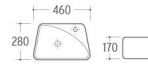

Wall-hung Basin
Size: 400x420x155mm
Wall-hung installation

WB-046

Wall-hung Basin
Size: 470x460x370mm
Wall-hung installation

WB-052

Wall-hung Basin
Size: 520x440x380mm
Wall-hung installation

SWB-001

Wall-hung Basin
Size: 380x480x150mm
Wall-hung installation

SWB-008

Wall-hung Basin
Size: 405x285x125mm
Wall-hung installation

SWB-009

Wall-hung Basin
Size: 490x250x120mm
Wall-hung installation

SWB-010

Wall-hung Basin
Size: 430x300x130mm
Wall-hung installation

SWB-011
Wall-hung Basin
Size: 270x435x120mm
Wall-hung installation

SWB-012
Wall-hung Basin
Size: 400x295x115mm
Wall-hung installation

SWB-013
Wall-hung Basin
Size: 450x350x130mm
Wall-hung installation

SWB-022
Wall-hung Basin
Size: 460x280x170mm
Wall-hung installation

SWB-023
Wall-hung Basin
Size: 645x445x210mm
Wall-hung installation