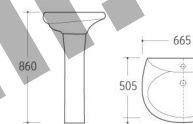

T906D
Material:
Plastic with Chrome finish

T926
Material:
Alloy/Copper

T806C

T806F

T806F-1

T806H

3001
Pedestal Basin
Size: 500x410x810mm
Fixing to wall with back

3002
Pedestal Basin
Size: 580x480x875mm
Fixing to wall with back

3003
Pedestal Basin
Size: 565x410x800mm
Fixing to wall with back

3008
Pedestal Basin
Size: 615x480x860mm
Fixing to wall with back

3009
Pedestal Basin
Size: 550x440x840mm
Fixing to wall with back

3010
Pedestal Basin
Size: 575x470x840mm
Fixing to wall with back

3004
Pedestal Basin
Size: 550x470x890mm
Fixing to wall with back

3005
Pedestal Basin
Size: 565x455x855mm
Size: 615x460x855mm
Fixing to wall with back

3007
Pedestal Basin
Size: 560x460x820mm
Fixing to wall with back

3011
Pedestal Basin
Size: 610x500x835mm
Fixing to wall with back

3013
Pedestal Basin
Size: 680x500x820mm
Fixing to wall with back

3014
Pedestal Basin
Size: 665x505x860mm
Fixing to wall with back

3015
Pedestal Basin
Size: 580x460x850mm
Size: 650x495x870mm
Fixing to wall with back