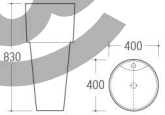

3016
Pedestal Basin
Size: 580x440x830mm
Fixing to wall with back

3017
Pedestal Basin
Size: 560x470x850mm
Fixing to wall with back

3021
Pedestal Basin
Size: 640x510x820mm
Fixing to wall with back

3023
Pedestal Basin
Size: 590x480x820mm
Fixing to wall with back

3024
Pedestal Basin
Size: 600x460x840mm
Fixing to wall with back

3018
Pedestal Basin
Size: 830x550x830mm
Fixing to wall with back

3019
Pedestal Basin
Size: 600x460x830mm
Fixing to wall with back

3020
Pedestal Basin
Size: 620x490x820mm
Fixing to wall with back

3030
Pedestal Basin
Size: 520x435x850mm
Fixing to wall with back

3032
Pedestal Basin
Size: 660x520x890mm
Fixing to wall with back

3035
Pedestal Basin
Size: 390x460x800mm
Fixing to wall with back

3036
Pedestal Basin
Size: 400x400x830mm
Fixing to wall with back

3038
Pedestal Basin
Size: 1200x450x840mm
Size: 1000x430x840mm
Fixing to wall with back

3039
Pedestal Basin
Size: 620x450x830mm
Fixing to wall with back

G-007
Pedestal Basin
Size: 480x420x830mm
Fixing to wall with back