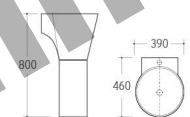

3016
Pedestal Basin
Size: 580x440x830mm
Fixing to wall with back

3017
Pedestal Basin
Size: 560x470x850mm
Fixing to wall with back

3021
Pedestal Basin
Size: 640x510x820mm
Fixing to wall with back

3023
Pedestal Basin
Size: 590x480x820mm
Fixing to wall with back

3024
Pedestal Basin
Size: 600x460x840mm
Fixing to wall with back

3018
Pedestal Basin
Size: 830x550x830mm
Fixing to wall with back

3019
Pedestal Basin
Size: 600x460x830mm
Fixing to wall with back

3020
Pedestal Basin
Size: 620x490x820mm
Fixing to wall with back

3030
Pedestal Basin
Size: 520x435x850mm
Fixing to wall with back

3032
Pedestal Basin
Size: 660x520x890mm
Fixing to wall with back

3035
Pedestal Basin
Size: 390x460x800mm
Fixing to wall with back

3036
Pedestal Basin
Size: 400x400x830mm
Fixing to wall with back

3038
Pedestal Basin
Size: 1200x450x840mm
Size: 1000x430x840mm
Fixing to wall with back

3039
Pedestal Basin
Size: 620x450x830mm
Fixing to wall with back

G-007
Pedestal Basin
Size: 480x420x830mm
Fixing to wall with back