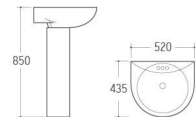

3016
Pedestal Basin
Size: 580x440x830mm
Fixing to wall with back

3017
Pedestal Basin
Size: 560x470x850mm
Fixing to wall with back

3021
Pedestal Basin
Size: 640x510x820mm
Fixing to wall with back

3023
Pedestal Basin
Size: 590x480x820mm
Fixing to wall with back

3024
Pedestal Basin
Size: 600x460x840mm
Fixing to wall with back

3018
Pedestal Basin
Size: 830x550x830mm
Fixing to wall with back

3019
Pedestal Basin
Size: 600x460x830mm
Fixing to wall with back

3020
Pedestal Basin
Size: 620x490x820mm
Fixing to wall with back

3030
Pedestal Basin
Size: 520x435x850mm
Fixing to wall with back

3032
Pedestal Basin
Size: 660x520x890mm
Fixing to wall with back

3035
Pedestal Basin
Size: 390x460x800mm
Fixing to wall with back

3036
Pedestal Basin
Size: 400x400x830mm
Fixing to wall with back

3038
Pedestal Basin
Size: 1200x450x840mm
Size: 1000x430x840mm
Fixing to wall with back

3039
Pedestal Basin
Size: 620x450x830mm
Fixing to wall with back

G-007
Pedestal Basin
Size: 480x420x830mm
Fixing to wall with back