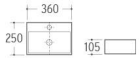

SWB-008

Wall-hung Basin
Size: 405x285x125mm
Wall-hung installation

SWB-009

Wall-hung Basin
Size: 490x250x120mm
Wall-hung installation

SWB-010

Wall-hung Basin
Size: 430x300x130mm
Wall-hung installation

SWB-011
Wall-hung Basin
Size: 270x435x120mm
Wall-hung installation

SWB-012
Wall-hung Basin
Size: 400x295x115mm
Wall-hung installation

SWB-013
Wall-hung Basin
Size: 450x350x130mm
Wall-hung installation

SWB-022
Wall-hung Basin
Size: 460x280x170mm
Wall-hung installation

SWB-023
Wall-hung Basin
Size: 645x445x210mm
Wall-hung installation

SWB-024
Wall-hung Basin
Size: 360x360x150mm
Wall-hung installation

SWB-014
Wall-hung Basin
Size: 360x250x105mm
Wall-hung installation

SWB-015
Wall-hung Basin
Size: 280x280x95mm
Wall-hung installation

SWB-018
Wall-hung Basin
Size: 420x380x185mm
Wall-hung installation