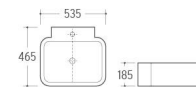

WB-025
Wall-hung Basin
Size: 550x470x490mm
Wall-hung installation

WB-026
Wall-hung Basin
Size: 600x485x430mm
Wall-hung installation

WB-028
Wall-hung Basin
Size: 560x450x400mm
Wall-hung installation

WB-036
Wall-hung Basin
Size: 560x435x425mm
Wall-hung installation

WB-037
Wall-hung Basin
Size: 570x450x390mm
Wall-hung installation

WB-038
Wall-hung Basin
Size: 525x440x380mm
Wall-hung installation

WB-039

Wall-hung Basin
Size: 520x520x400mm
Wall-hung installation

WB-042

Wall-hung Basin
Size: 490x450x340mm
Wall-hung installation

WB-043

Wall-hung Basin
Size: 530x440x360mm
Wall-hung installation

WB-044

Wall-hung Basin
Size: 490x350x340mm
Wall-hung installation

WB-045

Wall-hung Basin
Size: 510x465x400mm
Wall-hung installation

WB-047

Wall-hung Basin
Size: 555x480x360mm
Wall-hung installation

SWB-002

Wall-hung Basin
Size: 535x465x185mm
Wall-hung installation

SWB-003

Wall-hung Basin
Size: 430x445x155mm
Wall-hung installation

SWB-004