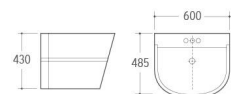

WB-019
Wall-hung Basin
Size: 550x420x480mm
Wall-hung installation

WB-020
Wall-hung Basin
Size: 680x500x600mm
Wall-hung installation

WB-021
Wall-hung Basin
Size: 515x450x480mm
Wall-hung installation

WB-048
Wall-hung Basin
Size: 600x460x500mm
Wall-hung installation

WB-053
Wall-hung Basin
Size: 570x430x400mm
Wall-hung installation

WB-029
Wall-hung Basin
Size: 590x430x400mm
Wall-hung installation

WB-022
Wall-hung Basin
Size: 610x470x570mm
Wall-hung installation

WB-023
Wall-hung Basin
Size: 500x410x540mm
Wall-hung installation

WB-024
Wall-hung Basin
Size: 610x475x450mm
Wall-hung installation

WB-031
Wall-hung Basin
Size: 520x435x385mm
Wall-hung installation

WB-032
Wall-hung Basin
Size: 550x430x400mm
Wall-hung installation

WB-033
Wall-hung Basin
Size: 525x420x475mm
Wall-hung installation

WB-025
Wall-hung Basin
Size: 550x470x490mm
Wall-hung installation

WB-026
Wall-hung Basin
Size: 600x485x430mm
Wall-hung installation

WB-028
Wall-hung Basin
Size: 560x450x400mm
Wall-hung installation

WB-036
Wall-hung Basin
Size: 560x435x425mm
Wall-hung installation