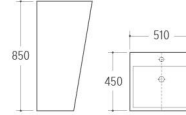

3024
Pedestal Basin
Size: 600x460x840mm
Fixing to wall with back

3018
Pedestal Basin
Size: 830x550x830mm
Fixing to wall with back

3019
Pedestal Basin
Size: 600x460x830mm
Fixing to wall with back

3020
Pedestal Basin
Size: 620x490x820mm
Fixing to wall with back

3030
Pedestal Basin
Size: 520x435x850mm
Fixing to wall with back

3032
Pedestal Basin
Size: 660x520x890mm
Fixing to wall with back

3035
Pedestal Basin
Size: 390x460x800mm
Fixing to wall with back

3036
Pedestal Basin
Size: 400x400x830mm
Fixing to wall with back

3038
Pedestal Basin
Size: 1200x450x840mm
Size: 1000x430x840mm
Fixing to wall with back

3039
Pedestal Basin
Size: 620x450x830mm
Fixing to wall with back

G-007
Pedestal Basin
Size: 480x420x830mm
Fixing to wall with back

G-008
Pedestal Basin
Size: 470x470x830mm
Fixing to wall with back

G-011
Pedestal Basin
Size: 510x450x850mm
Fixing to wall with back

G-002
Pedestal Basin
Size: 550x515x850mm
Fixing to wall with back

G-003
Pedestal Basin
Size: 455x455x820mm
Fixing to wall with back