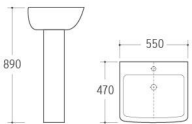

T906D
Material:
Plastic with Chrome finish

T926
Material:
Alloy/Copper

T806C

T806F

T806F-1

T806H

3001
Pedestal Basin
Size: 500x410x810mm
Fixing to wall with back

3002
Pedestal Basin
Size: 580x480x875mm
Fixing to wall with back

3003
Pedestal Basin
Size: 565x410x800mm
Fixing to wall with back

3008
Pedestal Basin
Size: 615x480x860mm
Fixing to wall with back

3009
Pedestal Basin
Size: 550x440x840mm
Fixing to wall with back

3010
Pedestal Basin
Size: 575x470x840mm
Fixing to wall with back

3004
Pedestal Basin
Size: 550x470x890mm
Fixing to wall with back

3005
Pedestal Basin
Size: 565x455x855mm
Size: 615x460x855mm
Fixing to wall with back

3007
Pedestal Basin
Size: 560x460x820mm
Fixing to wall with back

3011
Pedestal Basin
Size: 610x500x835mm
Fixing to wall with back

3013
Pedestal Basin
Size: 680x500x820mm
Fixing to wall with back

3014
Pedestal Basin
Size: 665x505x860mm
Fixing to wall with back

3015
Pedestal Basin
Size: 580x460x850mm
Size: 650x495x870mm
Fixing to wall with back