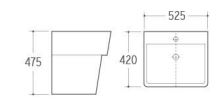

WB-019
Wall-hung Basin
Size: 550x420x480mm
Wall-hung installation

WB-020
Wall-hung Basin
Size: 680x500x600mm
Wall-hung installation

WB-021
Wall-hung Basin
Size: 515x450x480mm
Wall-hung installation

WB-048
Wall-hung Basin
Size: 600x460x500mm
Wall-hung installation

WB-053
Wall-hung Basin
Size: 570x430x400mm
Wall-hung installation

WB-029
Wall-hung Basin
Size: 590x430x400mm
Wall-hung installation

WB-022
Wall-hung Basin
Size: 610x470x570mm
Wall-hung installation

WB-023
Wall-hung Basin
Size: 500x410x540mm
Wall-hung installation

WB-024
Wall-hung Basin
Size: 610x475x450mm
Wall-hung installation

WB-031
Wall-hung Basin
Size: 520x435x385mm
Wall-hung installation

WB-032
Wall-hung Basin
Size: 550x430x400mm
Wall-hung installation

WB-033
Wall-hung Basin
Size: 525x420x475mm
Wall-hung installation

WB-025
Wall-hung Basin
Size: 550x470x490mm
Wall-hung installation

WB-026
Wall-hung Basin
Size: 600x485x430mm
Wall-hung installation

WB-028
Wall-hung Basin
Size: 560x450x400mm
Wall-hung installation

WB-036
Wall-hung Basin
Size: 560x435x425mm
Wall-hung installation