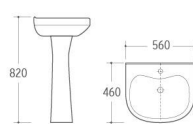

T906D
Material:
Plastic with Chrome finish

T926
Material:
Alloy/Copper

T806C

T806F

T806F-1

T806H

3001
Pedestal Basin
Size: 500x410x810mm
Fixing to wall with back

3002
Pedestal Basin
Size: 580x480x875mm
Fixing to wall with back

3003
Pedestal Basin
Size: 565x410x800mm
Fixing to wall with back

3008
Pedestal Basin
Size: 615x480x860mm
Fixing to wall with back

3009
Pedestal Basin
Size: 550x440x840mm
Fixing to wall with back

3010
Pedestal Basin
Size: 575x470x840mm
Fixing to wall with back

3004
Pedestal Basin
Size: 550x470x890mm
Fixing to wall with back

3005
Pedestal Basin
Size: 565x455x855mm
Size: 615x460x855mm
Fixing to wall with back

3007
Pedestal Basin
Size: 560x460x820mm
Fixing to wall with back

3011
Pedestal Basin
Size: 610x500x835mm
Fixing to wall with back

3013
Pedestal Basin
Size: 680x500x820mm
Fixing to wall with back

3014
Pedestal Basin
Size: 665x505x860mm
Fixing to wall with back

3015
Pedestal Basin
Size: 580x460x850mm
Size: 650x495x870mm
Fixing to wall with back