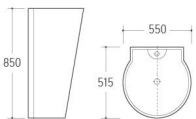

3024
Pedestal Basin
Size: 600x460x840mm
Fixing to wall with back

3018
Pedestal Basin
Size: 830x550x830mm
Fixing to wall with back

3019
Pedestal Basin
Size: 600x460x830mm
Fixing to wall with back

3020
Pedestal Basin
Size: 620x490x820mm
Fixing to wall with back

3030
Pedestal Basin
Size: 520x435x850mm
Fixing to wall with back

3032
Pedestal Basin
Size: 660x520x890mm
Fixing to wall with back

3035
Pedestal Basin
Size: 390x460x800mm
Fixing to wall with back

3036
Pedestal Basin
Size: 400x400x830mm
Fixing to wall with back

3038
Pedestal Basin
Size: 1200x450x840mm
Size: 1000x430x840mm
Fixing to wall with back

3039
Pedestal Basin
Size: 620x450x830mm
Fixing to wall with back

G-007
Pedestal Basin
Size: 480x420x830mm
Fixing to wall with back

G-008
Pedestal Basin
Size: 470x470x830mm
Fixing to wall with back

G-011
Pedestal Basin
Size: 510x450x850mm
Fixing to wall with back

G-002
Pedestal Basin
Size: 550x515x850mm
Fixing to wall with back

G-003
Pedestal Basin
Size: 455x455x820mm
Fixing to wall with back