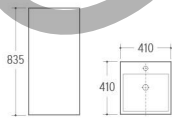

G-004
Pedestal Basin
Size: 500x500x840mm
Fixing to wall with back

G-012
Pedestal Basin
Size: 450x460x970mm
Fixing to wall with back

G-013
Pedestal Basin
Size: 515x445x850mm
Fixing to wall with back

G-016
Pedestal Basin
Size: 470x470x830mm
Fixing to wall with back

@KunKunali.com

G-022
Pedestal Basin
Size: 290x310x870mm
Fixing to wall with back

G-023
Pedestal Basin
Size: 410x410x905mm
Fixing to wall with back

G-024
Pedestal Basin
Size: 590x425x835mm
Fixing to wall with back

G-028
Pedestal Basin
Size: 410x410x840mm
Fixing to wall with back

G-029
Pedestal Basin
Size: 390x470x830mm
Fixing to wall with back

G-025
Pedestal Basin
Size: 365x280x820mm
Fixing to wall with back

G-026
Pedestal Basin
Size: 410x410x835mm
Fixing to wall with back

G-027
Pedestal Basin
Size: 410x410x905mm
Fixing to wall with back

PERSONALITY UNIQUE CHARM

Tough broken line outlines unique charm and personality. Novel color creates relaxed mood and joy. Wash basin with exaggerated shape has great visual impact. The whole series exudes the charm and vitality of youth.