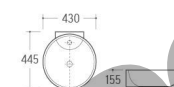

Wall-hung Basin
Size: 490x450x340mm
Wall-hung installation

WB-043

Wall-hung Basin
Size: 530x440x360mm
Wall-hung installation

WB-044

Wall-hung Basin
Size: 490x350x340mm
Wall-hung installation

WB-045

Wall-hung Basin
Size: 510x465x400mm
Wall-hung installation

WB-047

Wall-hung Basin
Size: 555x480x360mm
Wall-hung installation

SWB-002

Wall-hung Basin
Size: 535x465x185mm
Wall-hung installation

SWB-003

Wall-hung Basin
Size: 430x445x155mm
Wall-hung installation

SWB-004

Wall-hung Basin
Size: 400x420x155mm
Wall-hung installation

WB-046

Wall-hung Basin
Size: 470x460x370mm
Wall-hung installation

WB-052

Wall-hung Basin
Size: 520x440x380mm
Wall-hung installation

SWB-001

Wall-hung Basin
Size: 380x480x150mm
Wall-hung installation

SWB-008

Wall-hung Basin
Size: 405x285x125mm
Wall-hung installation

SWB-009

Wall-hung Basin
Size: 490x250x120mm
Wall-hung installation

SWB-010

Wall-hung Basin
Size: 430x300x130mm
Wall-hung installation

SWB-011
Wall-hung Basin
Size: 270x435x120mm
Wall-hung installation