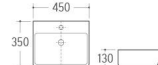

Wall-hung Basin
Size: 400x420x155mm
Wall-hung installation

WB-046

Wall-hung Basin
Size: 470x460x370mm
Wall-hung installation

WB-052

Wall-hung Basin
Size: 520x440x380mm
Wall-hung installation

SWB-001

Wall-hung Basin
Size: 380x480x150mm
Wall-hung installation

SWB-008

Wall-hung Basin
Size: 405x285x125mm
Wall-hung installation

SWB-009

Wall-hung Basin
Size: 490x250x120mm
Wall-hung installation

SWB-010

Wall-hung Basin
Size: 430x300x130mm
Wall-hung installation

SWB-011
Wall-hung Basin
Size: 270x435x120mm
Wall-hung installation

SWB-012
Wall-hung Basin
Size: 400x295x115mm
Wall-hung installation

SWB-013
Wall-hung Basin
Size: 450x350x130mm
Wall-hung installation

SWB-022
Wall-hung Basin
Size: 460x280x170mm
Wall-hung installation

SWB-023
Wall-hung Basin
Size: 645x445x210mm
Wall-hung installation