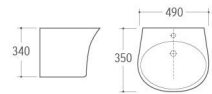

WB-037
Wall-hung Basin
Size: 570x450x390mm
Wall-hung installation

WB-038
Wall-hung Basin
Size: 525x440x380mm
Wall-hung installation

WB-039

Wall-hung Basin
Size: 520x520x400mm
Wall-hung installation

WB-042

Wall-hung Basin
Size: 490x450x340mm
Wall-hung installation

WB-043

Wall-hung Basin
Size: 530x440x360mm
Wall-hung installation

WB-044

Wall-hung Basin
Size: 490x350x340mm
Wall-hung installation

WB-045

Wall-hung Basin
Size: 510x465x400mm
Wall-hung installation

WB-047

Wall-hung Basin
Size: 555x480x360mm
Wall-hung installation

SWB-002

Wall-hung Basin
Size: 535x465x185mm
Wall-hung installation

SWB-003

Wall-hung Basin
Size: 430x445x155mm
Wall-hung installation

SWB-004