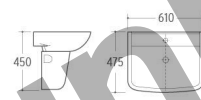

WB-019
Wall-hung Basin
Size: 550x420x480mm
Wall-hung installation

WB-020
Wall-hung Basin
Size: 680x500x600mm
Wall-hung installation

WB-021
Wall-hung Basin
Size: 515x450x480mm
Wall-hung installation

WB-048
Wall-hung Basin
Size: 600x460x500mm
Wall-hung installation

WB-053
Wall-hung Basin
Size: 570x430x400mm
Wall-hung installation

WB-029
Wall-hung Basin
Size: 590x430x400mm
Wall-hung installation

WB-022
Wall-hung Basin
Size: 610x470x570mm
Wall-hung installation

WB-023
Wall-hung Basin
Size: 500x410x540mm
Wall-hung installation

WB-024
Wall-hung Basin
Size: 610x475x450mm
Wall-hung installation

WB-031
Wall-hung Basin
Size: 520x435x385mm
Wall-hung installation

WB-032
Wall-hung Basin
Size: 550x430x400mm
Wall-hung installation

WB-033
Wall-hung Basin
Size: 525x420x475mm
Wall-hung installation