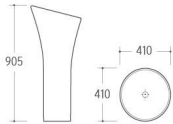

3038
Pedestal Basin
Size: 1200x450x840mm
Size: 1000x430x840mm
Fixing to wall with back

3039
Pedestal Basin
Size: 620x450x830mm
Fixing to wall with back

G-007
Pedestal Basin
Size: 480x420x830mm
Fixing to wall with back

G-008
Pedestal Basin
Size: 470x470x830mm
Fixing to wall with back

G-011
Pedestal Basin
Size: 510x450x850mm
Fixing to wall with back

G-002
Pedestal Basin
Size: 550x515x850mm
Fixing to wall with back

G-003
Pedestal Basin
Size: 455x455x820mm
Fixing to wall with back

G-004
Pedestal Basin
Size: 500x500x840mm
Fixing to wall with back

G-012
Pedestal Basin
Size: 450x460x970mm
Fixing to wall with back

G-013
Pedestal Basin
Size: 515x445x850mm
Fixing to wall with back

G-016
Pedestal Basin
Size: 470x470x830mm
Fixing to wall with back

@KunKunali.com

G-022
Pedestal Basin
Size: 290x310x870mm
Fixing to wall with back

G-023
Pedestal Basin
Size: 410x410x905mm
Fixing to wall with back

G-024
Pedestal Basin
Size: 590x425x835mm
Fixing to wall with back