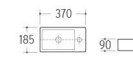

SWB-012
Wall-hung Basin
Size: 400x295x115mm
Wall-hung installation

SWB-013
Wall-hung Basin
Size: 450x350x130mm
Wall-hung installation

SWB-022
Wall-hung Basin
Size: 460x280x170mm
Wall-hung installation

SWB-023
Wall-hung Basin
Size: 645x445x210mm
Wall-hung installation

SWB-024
Wall-hung Basin
Size: 360x360x150mm
Wall-hung installation

SWB-014
Wall-hung Basin
Size: 360x250x105mm
Wall-hung installation

SWB-015
Wall-hung Basin
Size: 280x280x95mm
Wall-hung installation

SWB-018
Wall-hung Basin
Size: 420x380x185mm
Wall-hung installation

SWB-025
Wall-hung Basin
Size: 370x185x90mm
Wall-hung installation

SWB-026
Wall-hung Basin
Size: 370x185x90mm
Wall-hung installation

SWB-019
Wall-hung Basin
Size: 430x290x140mm
Wall-hung installation

SWB-020
Wall-hung Basin
Size: 430x290x140mm
Wall-hung installation