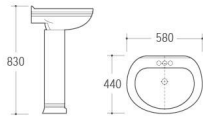

T906D
Material:
Plastic with Chrome finish

T926
Material:
Alloy/Copper

T806C

T806F

T806F-1

T806H

3001
Pedestal Basin
Size: 500x410x810mm
Fixing to wall with back

3002
Pedestal Basin
Size: 580x480x875mm
Fixing to wall with back

3004
Pedestal Basin
Size: 550x470x890mm
Fixing to wall with back

3005
Pedestal Basin
Size: 565x455x855mm
Size: 615x460x855mm
Fixing to wall with back

3007
Pedestal Basin
Size: 560x460x820mm
Fixing to wall with back

3011
Pedestal Basin
Size: 610x500x835mm
Fixing to wall with back

3013
Pedestal Basin
Size: 680x500x820mm
Fixing to wall with back

3014
Pedestal Basin
Size: 665x505x860mm
Fixing to wall with back

3015
Pedestal Basin
Size: 580x460x850mm
Size: 650x495x870mm
Fixing to wall with back

3016
Pedestal Basin
Size: 580x440x830mm
Fixing to wall with back

3017
Pedestal Basin
Size: 560x470x850mm
Fixing to wall with back

3021
Pedestal Basin
Size: 640x510x820mm
Fixing to wall with back

3023
Pedestal Basin
Size: 590x480x820mm
Fixing to wall with back