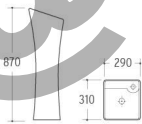

3038
Pedestal Basin
Size: 1200x450x840mm
Size: 1000x430x840mm
Fixing to wall with back

3039
Pedestal Basin
Size: 620x450x830mm
Fixing to wall with back

G-007
Pedestal Basin
Size: 480x420x830mm
Fixing to wall with back

G-008
Pedestal Basin
Size: 470x470x830mm
Fixing to wall with back

G-011
Pedestal Basin
Size: 510x450x850mm
Fixing to wall with back

G-002
Pedestal Basin
Size: 550x515x850mm
Fixing to wall with back

G-003
Pedestal Basin
Size: 455x455x820mm
Fixing to wall with back

G-004
Pedestal Basin
Size: 500x500x840mm
Fixing to wall with back

G-012
Pedestal Basin
Size: 450x460x970mm
Fixing to wall with back

G-013
Pedestal Basin
Size: 515x445x850mm
Fixing to wall with back

G-016
Pedestal Basin
Size: 470x470x830mm
Fixing to wall with back

@KunKunali.com

G-022
Pedestal Basin
Size: 290x310x870mm
Fixing to wall with back

G-023
Pedestal Basin
Size: 410x410x905mm
Fixing to wall with back

G-024
Pedestal Basin
Size: 590x425x835mm
Fixing to wall with back