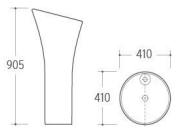

G-004
Pedestal Basin
Size: 500x500x840mm
Fixing to wall with back

G-012
Pedestal Basin
Size: 450x460x970mm
Fixing to wall with back

G-013
Pedestal Basin
Size: 515x445x850mm
Fixing to wall with back

G-016
Pedestal Basin
Size: 470x470x830mm
Fixing to wall with back

@KunKunali.com

G-022
Pedestal Basin
Size: 290x310x870mm
Fixing to wall with back

G-023
Pedestal Basin
Size: 410x410x905mm
Fixing to wall with back

G-024
Pedestal Basin
Size: 590x425x835mm
Fixing to wall with back

G-028
Pedestal Basin
Size: 410x410x840mm
Fixing to wall with back

G-029
Pedestal Basin
Size: 390x470x830mm
Fixing to wall with back

G-025
Pedestal Basin
Size: 365x280x820mm
Fixing to wall with back

G-026
Pedestal Basin
Size: 410x410x835mm
Fixing to wall with back

G-027
Pedestal Basin
Size: 410x410x905mm
Fixing to wall with back

PERSONALITY UNIQUE CHARM

Tough broken line outlines unique charm and personality. Novel color creates relaxed mood and joy. Wash basin with exaggerated shape has great visual impact. The whole series exudes the charm and vitality of youth.