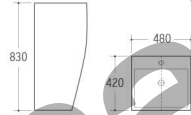

3016
Pedestal Basin
Size: 580x440x830mm
Fixing to wall with back

3017
Pedestal Basin
Size: 560x470x850mm
Fixing to wall with back

3021
Pedestal Basin
Size: 640x510x820mm
Fixing to wall with back

3023
Pedestal Basin
Size: 590x480x820mm
Fixing to wall with back

3024
Pedestal Basin
Size: 600x460x840mm
Fixing to wall with back

3018
Pedestal Basin
Size: 830x550x830mm
Fixing to wall with back

3019
Pedestal Basin
Size: 600x460x830mm
Fixing to wall with back

3020
Pedestal Basin
Size: 620x490x820mm
Fixing to wall with back

3030
Pedestal Basin
Size: 520x435x850mm
Fixing to wall with back

3032
Pedestal Basin
Size: 660x520x890mm
Fixing to wall with back

3035
Pedestal Basin
Size: 390x460x800mm
Fixing to wall with back

3036
Pedestal Basin
Size: 400x400x830mm
Fixing to wall with back

3038
Pedestal Basin
Size: 1200x450x840mm
Size: 1000x430x840mm
Fixing to wall with back

3039
Pedestal Basin
Size: 620x450x830mm
Fixing to wall with back

G-007
Pedestal Basin
Size: 480x420x830mm
Fixing to wall with back