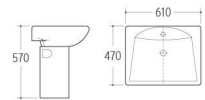

G-028
Pedestal Basin
Size: 410x410x840mm
Fixing to wall with back

G-029
Pedestal Basin
Size: 390x470x830mm
Fixing to wall with back

G-025
Pedestal Basin
Size: 365x280x820mm
Fixing to wall with back

G-026
Pedestal Basin
Size: 410x410x835mm
Fixing to wall with back

G-027
Pedestal Basin
Size: 410x410x905mm
Fixing to wall with back

PERSONALITY UNIQUE CHARM

Tough broken line outlines unique charm and personality. Novel color creates relaxed mood and joy. Wash basin with exaggerated shape has great visual impact. The whole series exudes the charm and vitality of youth.

WB-019
Wall-hung Basin
Size: 550x420x480mm
Wall-hung installation

WB-020
Wall-hung Basin
Size: 680x500x600mm
Wall-hung installation

WB-021
Wall-hung Basin
Size: 515x450x480mm
Wall-hung installation

WB-048
Wall-hung Basin
Size: 600x460x500mm
Wall-hung installation

WB-053
Wall-hung Basin
Size: 570x430x400mm
Wall-hung installation

WB-029
Wall-hung Basin
Size: 590x430x400mm
Wall-hung installation

WB-022
Wall-hung Basin
Size: 610x470x570mm
Wall-hung installation

WB-023
Wall-hung Basin
Size: 500x410x540mm
Wall-hung installation