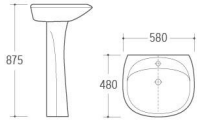

T807
Hook
Size: M5x40mm
For Wall Hung Urinal/Basin/Toilet

T808
Hook
Size: M5x40
For Wall Hung Urinal/Basin/Toilet

T923B
Rotating Drainer
Material:
Copper/Stainless Steel

T924
Pressing Drainer
Material:
Copper/Stainless Steel

T906D
Material:
Plastic with Chrome finish

T926
Material:
Alloy/Copper

T806C

T806F

T806F-1

T806H

3001
Pedestal Basin
Size: 500x410x810mm
Fixing to wall with back

3002
Pedestal Basin
Size: 580x480x875mm
Fixing to wall with back

3003
Pedestal Basin
Size: 565x410x800mm
Fixing to wall with back

3008
Pedestal Basin
Size: 615x480x860mm
Fixing to wall with back

3009
Pedestal Basin
Size: 550x440x840mm
Fixing to wall with back

3010
Pedestal Basin
Size: 575x470x840mm
Fixing to wall with back

3004
Pedestal Basin
Size: 550x470x890mm
Fixing to wall with back

3005
Pedestal Basin
Size: 565x455x855mm
Size: 615x460x855mm
Fixing to wall with back

3007
Pedestal Basin
Size: 560x460x820mm
Fixing to wall with back