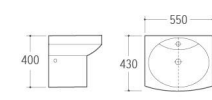

WB-019
Wall-hung Basin
Size: 550x420x480mm
Wall-hung installation

WB-020
Wall-hung Basin
Size: 680x500x600mm
Wall-hung installation

WB-021
Wall-hung Basin
Size: 515x450x480mm
Wall-hung installation

WB-048
Wall-hung Basin
Size: 600x460x500mm
Wall-hung installation

WB-053
Wall-hung Basin
Size: 570x430x400mm
Wall-hung installation

WB-029
Wall-hung Basin
Size: 590x430x400mm
Wall-hung installation

WB-022
Wall-hung Basin
Size: 610x470x570mm
Wall-hung installation

WB-023
Wall-hung Basin
Size: 500x410x540mm
Wall-hung installation

WB-024
Wall-hung Basin
Size: 610x475x450mm
Wall-hung installation

WB-031
Wall-hung Basin
Size: 520x435x385mm
Wall-hung installation

WB-032
Wall-hung Basin
Size: 550x430x400mm
Wall-hung installation

WB-033
Wall-hung Basin
Size: 525x420x475mm
Wall-hung installation