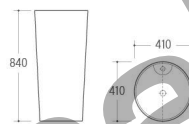

G-008
Pedestal Basin
Size: 470x470x830mm
Fixing to wall with back

G-011
Pedestal Basin
Size: 510x450x850mm
Fixing to wall with back

G-002
Pedestal Basin
Size: 550x515x850mm
Fixing to wall with back

G-003
Pedestal Basin
Size: 455x455x820mm
Fixing to wall with back

G-004
Pedestal Basin
Size: 500x500x840mm
Fixing to wall with back

G-012
Pedestal Basin
Size: 450x460x970mm
Fixing to wall with back

G-013
Pedestal Basin
Size: 515x445x850mm
Fixing to wall with back

G-016
Pedestal Basin
Size: 470x470x830mm
Fixing to wall with back

@KunKunali.com

G-022
Pedestal Basin
Size: 290x310x870mm
Fixing to wall with back

G-023
Pedestal Basin
Size: 410x410x905mm
Fixing to wall with back

G-024
Pedestal Basin
Size: 590x425x835mm
Fixing to wall with back

G-028
Pedestal Basin
Size: 410x410x840mm
Fixing to wall with back

G-029
Pedestal Basin
Size: 390x470x830mm
Fixing to wall with back

G-025
Pedestal Basin
Size: 365x280x820mm
Fixing to wall with back

G-026
Pedestal Basin
Size: 410x410x835mm
Fixing to wall with back