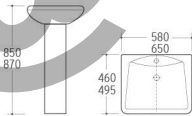

T906D
Material:
Plastic with Chrome finish

T926
Material:
Alloy/Copper

T806C

T806F

T806F-1

T806H

3001
Pedestal Basin
Size: 500x410x810mm
Fixing to wall with back

3002
Pedestal Basin
Size: 580x480x875mm
Fixing to wall with back

3004
Pedestal Basin
Size: 550x470x890mm
Fixing to wall with back

3005
Pedestal Basin
Size: 565x455x855mm
Size: 615x460x855mm
Fixing to wall with back

3007
Pedestal Basin
Size: 560x460x820mm
Fixing to wall with back

3011
Pedestal Basin
Size: 610x500x835mm
Fixing to wall with back

3013
Pedestal Basin
Size: 680x500x820mm
Fixing to wall with back

3014
Pedestal Basin
Size: 665x505x860mm
Fixing to wall with back

3015
Pedestal Basin
Size: 580x460x850mm
Size: 650x495x870mm
Fixing to wall with back

3016
Pedestal Basin
Size: 580x440x830mm
Fixing to wall with back

3017
Pedestal Basin
Size: 560x470x850mm
Fixing to wall with back

3021
Pedestal Basin
Size: 640x510x820mm
Fixing to wall with back

3023
Pedestal Basin
Size: 590x480x820mm
Fixing to wall with back