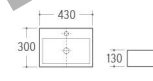

WB-047

Wall-hung Basin
Size: 555x480x360mm
Wall-hung installation

SWB-002

Wall-hung Basin
Size: 535x465x185mm
Wall-hung installation

SWB-003

Wall-hung Basin
Size: 430x445x155mm
Wall-hung installation

SWB-004

Wall-hung Basin
Size: 400x420x155mm
Wall-hung installation

WB-046

Wall-hung Basin
Size: 470x460x370mm
Wall-hung installation

WB-052

Wall-hung Basin
Size: 520x440x380mm
Wall-hung installation

SWB-001

Wall-hung Basin
Size: 380x480x150mm
Wall-hung installation

SWB-008

Wall-hung Basin
Size: 405x285x125mm
Wall-hung installation

SWB-009

Wall-hung Basin
Size: 490x250x120mm
Wall-hung installation

SWB-010

Wall-hung Basin
Size: 430x300x130mm
Wall-hung installation

SWB-011
Wall-hung Basin
Size: 270x435x120mm
Wall-hung installation

SWB-012
Wall-hung Basin
Size: 400x295x115mm
Wall-hung installation

SWB-013
Wall-hung Basin
Size: 450x350x130mm
Wall-hung installation

SWB-022
Wall-hung Basin
Size: 460x280x170mm
Wall-hung installation

SWB-023
Wall-hung Basin
Size: 645x445x210mm
Wall-hung installation