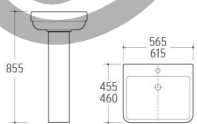

T906D
Material:
Plastic with Chrome finish

T926
Material:
Alloy/Copper

T806C

T806F

T806F-1

T806H

3001
Pedestal Basin
Size: 500x410x810mm
Fixing to wall with back

3002
Pedestal Basin
Size: 580x480x875mm
Fixing to wall with back

3003
Pedestal Basin
Size: 565x410x800mm
Fixing to wall with back

3008
Pedestal Basin
Size: 615x480x860mm
Fixing to wall with back

3009
Pedestal Basin
Size: 550x440x840mm
Fixing to wall with back

3010
Pedestal Basin
Size: 575x470x840mm
Fixing to wall with back

3004
Pedestal Basin
Size: 550x470x890mm
Fixing to wall with back

3005
Pedestal Basin
Size: 565x455x855mm
Size: 615x460x855mm
Fixing to wall with back

3007
Pedestal Basin
Size: 560x460x820mm
Fixing to wall with back

3011
Pedestal Basin
Size: 610x500x835mm
Fixing to wall with back

3013
Pedestal Basin
Size: 680x500x820mm
Fixing to wall with back

3014
Pedestal Basin
Size: 665x505x860mm
Fixing to wall with back

3015
Pedestal Basin
Size: 580x460x850mm
Size: 650x495x870mm
Fixing to wall with back