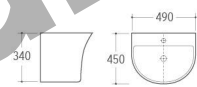

WB-025
Wall-hung Basin
Size: 550x470x490mm
Wall-hung installation

WB-026
Wall-hung Basin
Size: 600x485x430mm
Wall-hung installation

WB-028
Wall-hung Basin
Size: 560x450x400mm
Wall-hung installation

WB-036
Wall-hung Basin
Size: 560x435x425mm
Wall-hung installation

WB-037
Wall-hung Basin
Size: 570x450x390mm
Wall-hung installation

WB-038
Wall-hung Basin
Size: 525x440x380mm
Wall-hung installation

WB-039

Wall-hung Basin
Size: 520x520x400mm
Wall-hung installation

WB-042

Wall-hung Basin
Size: 490x450x340mm
Wall-hung installation

WB-043

Wall-hung Basin
Size: 530x440x360mm
Wall-hung installation

WB-044

Wall-hung Basin
Size: 490x350x340mm
Wall-hung installation

WB-045

Wall-hung Basin
Size: 510x465x400mm
Wall-hung installation