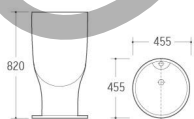

3038
Pedestal Basin
Size: 1200x450x840mm
Size: 1000x430x840mm
Fixing to wall with back

3039
Pedestal Basin
Size: 620x450x830mm
Fixing to wall with back

G-007
Pedestal Basin
Size: 480x420x830mm
Fixing to wall with back

G-008
Pedestal Basin
Size: 470x470x830mm
Fixing to wall with back

G-011
Pedestal Basin
Size: 510x450x850mm
Fixing to wall with back

G-002
Pedestal Basin
Size: 550x515x850mm
Fixing to wall with back

G-003
Pedestal Basin
Size: 455x455x820mm
Fixing to wall with back

G-004
Pedestal Basin
Size: 500x500x840mm
Fixing to wall with back

G-012
Pedestal Basin
Size: 450x460x970mm
Fixing to wall with back

G-013
Pedestal Basin
Size: 515x445x850mm
Fixing to wall with back

G-016
Pedestal Basin
Size: 470x470x830mm
Fixing to wall with back

@KunKunali.com

G-022
Pedestal Basin
Size: 290x310x870mm
Fixing to wall with back

G-023
Pedestal Basin
Size: 410x410x905mm
Fixing to wall with back

G-024
Pedestal Basin
Size: 590x425x835mm
Fixing to wall with back