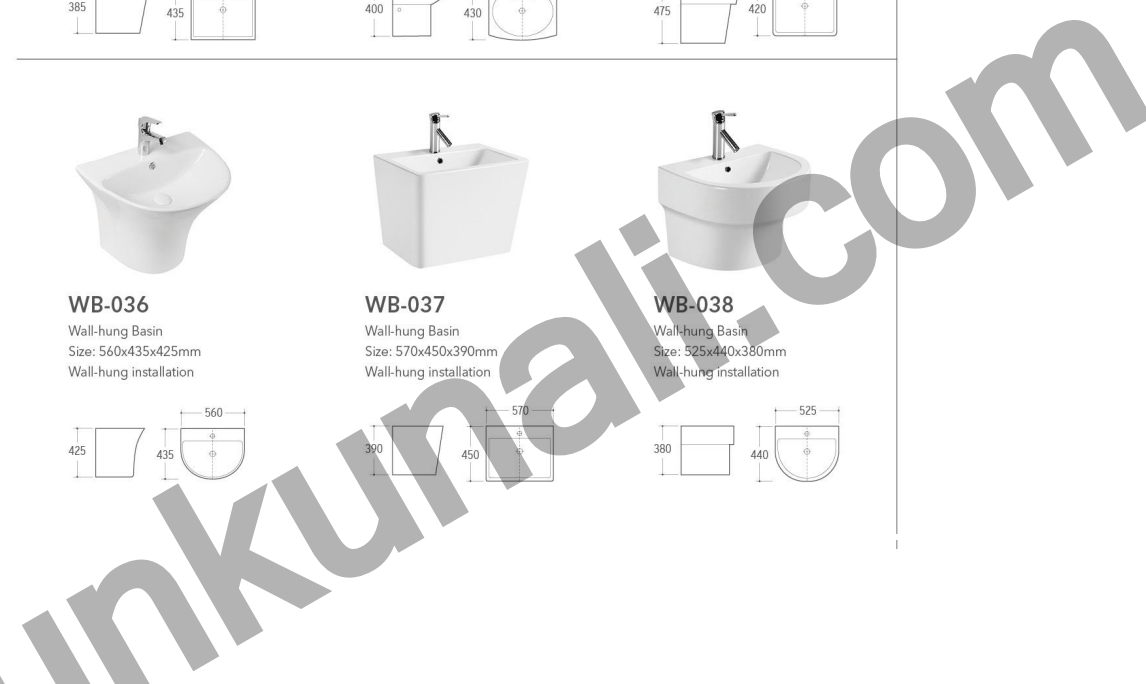

WB-024
Wall-hung Basin
Size: 610x475x450mm
Wall-hung installation

WB-031
Wall-hung Basin
Size: 520x435x385mm
Wall-hung installation

WB-032
Wall-hung Basin
Size: 550x430x400mm
Wall-hung installation

WB-033
Wall-hung Basin
Size: 525x420x475mm
Wall-hung installation

WB-025
Wall-hung Basin
Size: 550x470x490mm
Wall-hung installation

WB-026
Wall-hung Basin
Size: 600x485x430mm
Wall-hung installation

WB-028
Wall-hung Basin
Size: 560x450x400mm
Wall-hung installation

WB-036
Wall-hung Basin
Size: 560x435x425mm
Wall-hung installation

WB-037
Wall-hung Basin
Size: 570x450x390mm
Wall-hung installation

WB-038
Wall-hung Basin
Size: 525x440x380mm
Wall-hung installation

WB-039

Wall-hung Basin
Size: 520x520x400mm
Wall-hung installation

WB-042