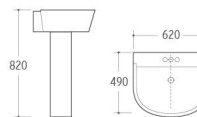

3016
Pedestal Basin
Size: 580x440x830mm
Fixing to wall with back

3017
Pedestal Basin
Size: 560x470x850mm
Fixing to wall with back

3021
Pedestal Basin
Size: 640x510x820mm
Fixing to wall with back

3023
Pedestal Basin
Size: 590x480x820mm
Fixing to wall with back

3024
Pedestal Basin
Size: 600x460x840mm
Fixing to wall with back

3018
Pedestal Basin
Size: 830x550x830mm
Fixing to wall with back

3019
Pedestal Basin
Size: 600x460x830mm
Fixing to wall with back

3020
Pedestal Basin
Size: 620x490x820mm
Fixing to wall with back

3030
Pedestal Basin
Size: 520x435x850mm
Fixing to wall with back

3032
Pedestal Basin
Size: 660x520x890mm
Fixing to wall with back

3035
Pedestal Basin
Size: 390x460x800mm
Fixing to wall with back

3036
Pedestal Basin
Size: 400x400x830mm
Fixing to wall with back

3038
Pedestal Basin
Size: 1200x450x840mm
Size: 1000x430x840mm
Fixing to wall with back

3039
Pedestal Basin
Size: 620x450x830mm
Fixing to wall with back

G-007
Pedestal Basin
Size: 480x420x830mm
Fixing to wall with back