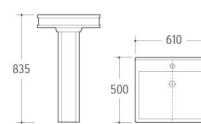

T906D
Material:
Plastic with Chrome finish

T926
Material:
Alloy/Copper

T806C

T806F

T806F-1

T806H

3001
Pedestal Basin
Size: 500x410x810mm
Fixing to wall with back

3002
Pedestal Basin
Size: 580x480x875mm
Fixing to wall with back

3003
Pedestal Basin
Size: 565x410x800mm
Fixing to wall with back

3008
Pedestal Basin
Size: 615x480x860mm
Fixing to wall with back

3009
Pedestal Basin
Size: 550x440x840mm
Fixing to wall with back

3010
Pedestal Basin
Size: 575x470x840mm
Fixing to wall with back

3004
Pedestal Basin
Size: 550x470x890mm
Fixing to wall with back

3005
Pedestal Basin
Size: 565x455x855mm
Size: 615x460x855mm
Fixing to wall with back

3007
Pedestal Basin
Size: 560x460x820mm
Fixing to wall with back

3011
Pedestal Basin
Size: 610x500x835mm
Fixing to wall with back

3013
Pedestal Basin
Size: 680x500x820mm
Fixing to wall with back

3014
Pedestal Basin
Size: 665x505x860mm
Fixing to wall with back

3015
Pedestal Basin
Size: 580x460x850mm
Size: 650x495x870mm
Fixing to wall with back