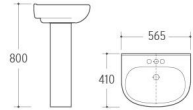

T807
Hook
Size: M5x40mm
For Wall Hung Urinal/Basin/Toilet

T808
Hook
Size: M5x40
For Wall Hung Urinal/Basin/Toilet

T923B
Rotating Drainer
Material:
Copper/Stainless Steel

T924
Pressing Drainer
Material:
Copper/Stainless Steel

T906D
Material:
Plastic with Chrome finish

T926
Material:
Alloy/Copper

T806C

T806F

T806F-1

T806H

3001
Pedestal Basin
Size: 500x410x810mm
Fixing to wall with back

3002
Pedestal Basin
Size: 580x480x875mm
Fixing to wall with back

3003
Pedestal Basin
Size: 565x410x800mm
Fixing to wall with back

3008
Pedestal Basin
Size: 615x480x860mm
Fixing to wall with back

3009
Pedestal Basin
Size: 550x440x840mm
Fixing to wall with back

3010
Pedestal Basin
Size: 575x470x840mm
Fixing to wall with back

3004
Pedestal Basin
Size: 550x470x890mm
Fixing to wall with back

3005
Pedestal Basin
Size: 565x455x855mm
Size: 615x460x855mm
Fixing to wall with back

3007
Pedestal Basin
Size: 560x460x820mm
Fixing to wall with back