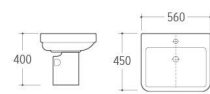

WB-019
Wall-hung Basin
Size: 550x420x480mm
Wall-hung installation

WB-020
Wall-hung Basin
Size: 680x500x600mm
Wall-hung installation

WB-021
Wall-hung Basin
Size: 515x450x480mm
Wall-hung installation

WB-048
Wall-hung Basin
Size: 600x460x500mm
Wall-hung installation

WB-053
Wall-hung Basin
Size: 570x430x400mm
Wall-hung installation

WB-029
Wall-hung Basin
Size: 590x430x400mm
Wall-hung installation

WB-022
Wall-hung Basin
Size: 610x470x570mm
Wall-hung installation

WB-023
Wall-hung Basin
Size: 500x410x540mm
Wall-hung installation

WB-024
Wall-hung Basin
Size: 610x475x450mm
Wall-hung installation

WB-031
Wall-hung Basin
Size: 520x435x385mm
Wall-hung installation

WB-032
Wall-hung Basin
Size: 550x430x400mm
Wall-hung installation

WB-033
Wall-hung Basin
Size: 525x420x475mm
Wall-hung installation

WB-025
Wall-hung Basin
Size: 550x470x490mm
Wall-hung installation

WB-026
Wall-hung Basin
Size: 600x485x430mm
Wall-hung installation

WB-028
Wall-hung Basin
Size: 560x450x400mm
Wall-hung installation

WB-036
Wall-hung Basin
Size: 560x435x425mm
Wall-hung installation