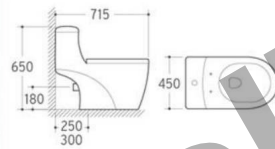

8225

Washdown One-piece Toilet

Size:680x390x795mm

P-trap: 180mm Roughing-in

S-trap:250/300mm Roughing-in

8226

Washdown One-piece Toilet

Size: 730x390x790mm

P-trap: 180mm Roughing-in

S-trap: 250/300mm Roughing-in

8227

Washdown One-piece Toilet

Size: 690x370x780mm

P-trap: 180mm Roughing-in

S-trap: 250/300mm Roughing-in

8258

Washdown One-piece Toilet
Size: 685x395x740mm
P-trap: 180mm Roughing-in
S-trap: 250/300mm Roughing-in

8220

Siphonic One-piece Toilet
Size:715x450x650mm
S-trap:250/300mm Roughing-in

8267

Siphonic One-piece Toilet

Size: 720x395x695mm

S-trap: 250/300mm Roughing-in

8297

Siphonic One-piece Toilet

Size: 715x382x730mm

S-trap: 300mm Roughing-in

8291

Siphonic One-piece Toilet