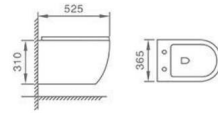

WH-009

Wall-hung Toilet
 Size:540x380x350mm
 P-trap: 180mm Roughing-in

G-011

Pedestal Basin
 Size:510x450x850mm
 Fixing to wall with back

WH-009

Wall-hung Toilet
Size:540x380x350mm
P-trap: 180mm Roughing-in

G-011

Pedestal Basin
Size:510x450x850mm
Fixing to wall with back

WH-045

Wall-hung Toilet
 Size: 575x375x350mm
 P-trap: 180mm Roughing-in

G-007

Wall-hung Toilet
 Size: 480x420x830mm
 P-trap: 180mm Roughing-in

WH-045

Wall-hung Toilet
 Size:575x375x350mm
 P-trap: 180mm Roughing-in

G-007

Wall-hung Toilet
 Size:480x420x830mm
 P-trap: 180mm Roughing-in

WH-045

Wall-hung Toilet
Size: 575x375x350mm
P-trap: 180mm Roughing-in

WH-009

Wall-hung Toilet
Size: 540x380x350mm
P-trap: 180mm Roughing-in

WH-003

Wall-hung Toilet
Size: 525x365x310 Omm
P-trap: 180mm Roughing-in

WH-015

Wall-hung Toilet
Size: 570x390x350mm
P-trap: 180mm Roughing-in