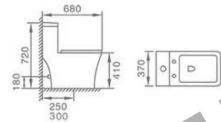

8221

Washdown One-piece Toilet
Size:680x370x840mm
P-trap: 180mm Roughing-in
S-trap:250/300mm Roughing-in

8298

Washdown One-piece Toilet

Size: 680x370x720mm

P-trap: 180mm Roughing-in

S-trap: 250/300mm Roughing-in

8225

Washdown One-piece Toilet

Size:680x390x795mm

P-trap: 180mm Roughing-in

S-trap:250/300mm Roughing-in

8226

Washdown One-piece Toilet

Size: 730x390x790mm

P-trap: 180mm Roughing-in

S-trap: 250/300mm Roughing-in

8227

Washdown One-piece Toilet

Size: 690x370x780mm

P-trap: 180mm Roughing-in

S-trap: 250/300mm Roughing-in

8258

Washdown One-piece Toilet
Size: 685x395x740mm
P-trap: 180mm Roughing-in
S-trap: 250/300mm Roughing-in

8220

Siphonic One-piece Toilet
Size:715x450x650mm
S-trap:250/300mm Roughing-in

8267

Siphonic One-piece Toilet