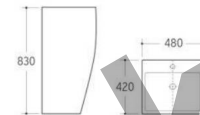

WH-009

Wall-hung Toilet
 Size:540x380x350mm
 P-trap: 180mm Roughing-in

G-011

Pedestal Basin
 Size:510x450x850mm
 Fixing to wall with back

WH-009

Wall-hung Toilet
Size:540x380x350mm
P-trap: 180mm Roughing-in

G-011

Pedestal Basin
Size:510x450x850mm
Fixing to wall with back

WH-045

Wall-hung Toilet
 Size: 575x375x350mm
 P-trap: 180mm Roughing-in

G-007

Wall-hung Toilet
 Size: 480x420x830mm
 P-trap: 180mm Roughing-in

WH-045

Wall-hung Toilet
 Size:575x375x350mm
 P-trap: 180mm Roughing-in

G-007

Wall-hung Toilet
 Size:480x420x830mm
 P-trap: 180mm Roughing-in

WH-045

Wall-hung Toilet
Size: 575x375x350mm
P-trap: 180mm Roughing-in

WH-009

Wall-hung Toilet
Size: 540x380x350mm
P-trap: 180mm Roughing-in

WH-003

Wall-hung Toilet
Size: 525x365x310 Omm
P-trap: 180mm Roughing-in

WH-015

Wall-hung Toilet
Size: 570x390x350mm
P-trap: 180mm Roughing-in