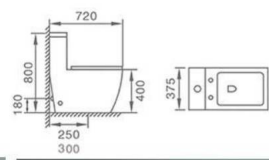

It appears to float gently in its surroundings creating the sense of weightlessness that translates throughout the series.

8207

Washdown One-piece Toilet
Size: 720x375x800mm
P-trap: 180mm Roughing-in
S-trap: 250/300mm Roughing-in

8221

Washdown One-piece Toilet
Size:680x370x840mm
P-trap: 180mm Roughing-in
S-trap:250/300mm Roughing-in

8298

Washdown One-piece Toilet

Size: 680x370x720mm

P-trap: 180mm Roughing-in

S-trap: 250/300mm Roughing-in

Washdown One-piece Toilet
Size: 685x395x740mm
P-trap: 180mm Roughing-in
S-trap: 250/300mm Roughing-in

8220

Siphonic One-piece Toilet
Size:715x450x650mm
S-trap:250/300mm Roughing-in

8267

Siphonic One-piece Toilet

WH-045

Wall-hung Toilet
 Size:575x375x350mm
 P-trap: 180mm Roughing-in

G-007

Wall-hung Toilet
 Size:480x420x830mm
 P-trap: 180mm Roughing-in

WH-045

Wall-hung Toilet
Size: 575x375x350mm
P-trap: 180mm Roughing-in