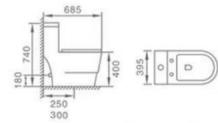

8225

Washdown One-piece Toilet

Size:680x390x795mm

P-trap: 180mm Roughing-in

S-trap:250/300mm Roughing-in

8226

Washdown One-piece Toilet

Size: 730x390x790mm

P-trap: 180mm Roughing-in

S-trap: 250/300mm Roughing-in

8227

Washdown One-piece Toilet

Size: 690x370x780mm

P-trap: 180mm Roughing-in

S-trap: 250/300mm Roughing-in

8258

Washdown One-piece Toilet
Size: 685x395x740mm
P-trap: 180mm Roughing-in
S-trap: 250/300mm Roughing-in

8220

Siphonic One-piece Toilet
Size:715x450x650mm
S-trap:250/300mm Roughing-in

8267

Siphonic One-piece Toilet

Size: 720x395x695mm

S-trap: 250/300mm Roughing-in

8297

Siphonic One-piece Toilet

Size: 715x382x730mm

S-trap: 300mm Roughing-in

8291

Siphonic One-piece Toilet