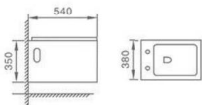

Size: 680M20*620mm

S-trap:300mm Roughing-in

Black is the epitome of timeless modern bathroom design, for a perfectly coordinated look. It is the ideal choice for modern house design.
以永恒经典色彩为主题，完全卫浴空间的夺目之光，是现代时尚家居的理想选择。

WH-009

Wall-hung Toilet
 Size:540x380x350mm
 P-trap: 180mm Roughing-in

G-011

Pedestal Basin
 Size:510x450x850mm
 Fixing to wall with back

WH-009

Wall-hung Toilet
Size:540x380x350mm
P-trap: 180mm Roughing-in

G-011

Pedestal Basin
Size:510x450x850mm
Fixing to wall with back

WH-045

Wall-hung Toilet
 Size: 575x375x350mm
 P-trap: 180mm Roughing-in

G-007

Wall-hung Toilet
 Size: 480x420x830mm
 P-trap: 180mm Roughing-in

WH-045

Wall-hung Toilet
 Size:575x375x350mm
 P-trap: 180mm Roughing-in

G-007

Wall-hung Toilet
 Size:480x420x830mm
 P-trap: 180mm Roughing-in

WH-045

Wall-hung Toilet
Size: 575x375x350mm
P-trap: 180mm Roughing-in