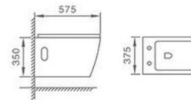

WH-009

Wall-hung Toilet
 Size:540x380x350mm
 P-trap: 180mm Roughing-in

G-011

Pedestal Basin
 Size:510x450x850mm
 Fixing to wall with back

WH-009

Wall-hung Toilet
Size:540x380x350mm
P-trap: 180mm Roughing-in

G-011

Pedestal Basin
Size:510x450x850mm
Fixing to wall with back

WH-045

Wall-hung Toilet
 Size: 575x375x350mm
 P-trap: 180mm Roughing-in

G-007

Wall-hung Toilet
 Size: 480x420x830mm
 P-trap: 180mm Roughing-in

WH-045

Wall-hung Toilet
 Size:575x375x350mm
 P-trap: 180mm Roughing-in

G-007

Wall-hung Toilet
 Size:480x420x830mm
 P-trap: 180mm Roughing-in

WH-045

Wall-hung Toilet
Size: 575x375x350mm
P-trap: 180mm Roughing-in

WH-009

Wall-hung Toilet
Size: 540x380x350mm
P-trap: 180mm Roughing-in

WH-003

Wall-hung Toilet
Size: 525x365x310 Omm
P-trap: 180mm Roughing-in

WH-015

Wall-hung Toilet
Size: 570x390x350mm
P-trap: 180mm Roughing-in