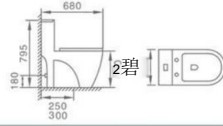

8221

Washdown One-piece Toilet
Size:680x370x840mm
P-trap: 180mm Roughing-in
S-trap:250/300mm Roughing-in

8298

Washdown One-piece Toilet

Size: 680x370x720mm

P-trap: 180mm Roughing-in

S-trap: 250/300mm Roughing-in

8225

Washdown One-piece Toilet

Size:680x390x795mm

P-trap: 180mm Roughing-in

S-trap:250/300mm Roughing-in

8226

Washdown One-piece Toilet

Size: 730x390x790mm

P-trap: 180mm Roughing-in

S-trap: 250/300mm Roughing-in

8227

Washdown One-piece Toilet

Size: 690x370x780mm

P-trap: 180mm Roughing-in

S-trap: 250/300mm Roughing-in

8258

Washdown One-piece Toilet
Size: 685x395x740mm
P-trap: 180mm Roughing-in
S-trap: 250/300mm Roughing-in

8220

Siphonic One-piece Toilet
Size:715x450x650mm
S-trap:250/300mm Roughing-in

8267

Siphonic One-piece Toilet