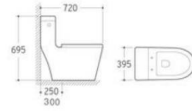

P-trap: 180mm Roughing-in

S-trap: 250/300mm Roughing-in

8227

Washdown One-piece Toilet

Size: 690x370x780mm

P-trap: 180mm Roughing-in

S-trap: 250/300mm Roughing-in

8258

Washdown One-piece Toilet
Size: 685x395x740mm
P-trap: 180mm Roughing-in
S-trap: 250/300mm Roughing-in

8220

Siphonic One-piece Toilet
Size:715x450x650mm
S-trap:250/300mm Roughing-in

8267

Siphonic One-piece Toilet

Size: 720x395x695mm

S-trap: 250/300mm Roughing-in

8297

Siphonic One-piece Toilet

Size: 715x382x730mm

S-trap: 300mm Roughing-in

8291

Siphonic One-piece Toilet

Size: 680M20*620mm

S-trap:300mm Roughing-in

Black is the epitome of timeless modern bathroom design, for a perfectly coordinated look. It is the ideal choice for modern house design.
以永恒经典色彩为主题，完全卫浴空间的夺目之光，是现代时尚家居的理想选择。