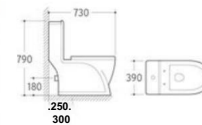

8221

Washdown One-piece Toilet
Size:680x370x840mm
P-trap: 180mm Roughing-in
S-trap:250/300mm Roughing-in

8298

Washdown One-piece Toilet

Size: 680x370x720mm

P-trap: 180mm Roughing-in

S-trap: 250/300mm Roughing-in

8225

Washdown One-piece Toilet

Size:680x390x795mm

P-trap: 180mm Roughing-in

S-trap:250/300mm Roughing-in

8226

Washdown One-piece Toilet

Size: 730x390x790mm

P-trap: 180mm Roughing-in

S-trap: 250/300mm Roughing-in

8227

Washdown One-piece Toilet

Size: 690x370x780mm

P-trap: 180mm Roughing-in

S-trap: 250/300mm Roughing-in

8258

Washdown One-piece Toilet
Size: 685x395x740mm
P-trap: 180mm Roughing-in
S-trap: 250/300mm Roughing-in

8220

Siphonic One-piece Toilet
Size:715x450x650mm
S-trap:250/300mm Roughing-in

8267

Siphonic One-piece Toilet