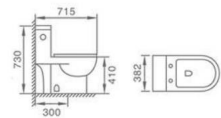

Washdown One-piece Toilet
Size: 685x395x740mm
P-trap: 180mm Roughing-in
S-trap: 250/300mm Roughing-in

8220

Siphonic One-piece Toilet
Size:715x450x650mm
S-trap:250/300mm Roughing-in

8267

Siphonic One-piece Toilet

Size: 720x395x695mm

S-trap: 250/300mm Roughing-in

8297

Siphonic One-piece Toilet

Size: 715x382x730mm

S-trap: 300mm Roughing-in

8291

Siphonic One-piece Toilet

Size: 680M20*620mm

S-trap:300mm Roughing-in

Black is the epitome of timeless modern bathroom design, for a perfectly coordinated look. It is the ideal choice for modern house design.
以永恒经典色彩为主题，完全卫浴空间的夺目之光，是现代时尚家居的理想选择。

WH-009

Wall-hung Toilet
 Size:540x380x350mm
 P-trap: 180mm Roughing-in

G-011

Pedestal Basin
 Size:510x450x850mm
 Fixing to wall with back

WH-009

Wall-hung Toilet
Size:540x380x350mm
P-trap: 180mm Roughing-in