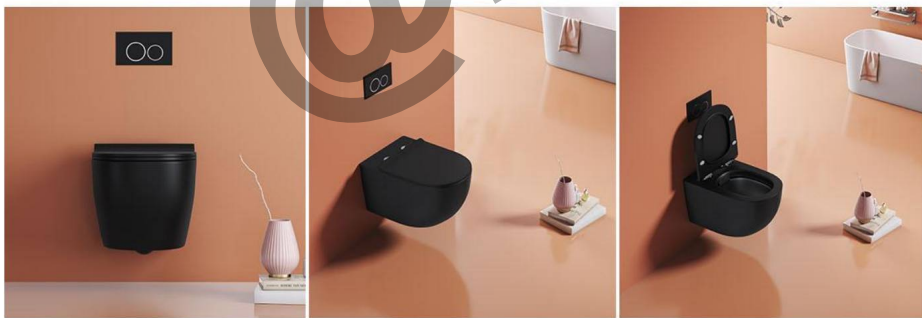

WH-003

Wall-hung Toilet
Size: 525x365x310 Omm
P-trap: 180mm Roughing-in