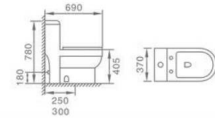

8225

Washdown One-piece Toilet

Size:680x390x795mm

P-trap: 180mm Roughing-in

S-trap:250/300mm Roughing-in

8226

Washdown One-piece Toilet

Size: 730x390x790mm

P-trap: 180mm Roughing-in

S-trap: 250/300mm Roughing-in

8227

Washdown One-piece Toilet

Size: 690x370x780mm

P-trap: 180mm Roughing-in

S-trap: 250/300mm Roughing-in

8258

Washdown One-piece Toilet
Size: 685x395x740mm
P-trap: 180mm Roughing-in
S-trap: 250/300mm Roughing-in

8220

Siphonic One-piece Toilet
Size:715x450x650mm
S-trap:250/300mm Roughing-in

8267

Siphonic One-piece Toilet

Size: 720x395x695mm

S-trap: 250/300mm Roughing-in

8297

Siphonic One-piece Toilet

Size: 715x382x730mm

S-trap: 300mm Roughing-in

8291

Siphonic One-piece Toilet