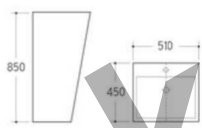

Size: 680M20*620mm

S-trap:300mm Roughing-in

Black is the epitome of timeless modern bathroom design, for a perfectly coordinated look. It is the ideal choice for modern house design.
以永恒经典色彩为主题，完全卫浴空间的夺目之光，是现代时尚家居的理想选择。

WH-009

Wall-hung Toilet
 Size:540x380x350mm
 P-trap: 180mm Roughing-in

G-011

Pedestal Basin
 Size:510x450x850mm
 Fixing to wall with back

WH-009

Wall-hung Toilet
Size:540x380x350mm
P-trap: 180mm Roughing-in

G-011

Pedestal Basin
Size:510x450x850mm
Fixing to wall with back

WH-045

Wall-hung Toilet
 Size: 575x375x350mm
 P-trap: 180mm Roughing-in

G-007

Wall-hung Toilet
 Size: 480x420x830mm
 P-trap: 180mm Roughing-in

WH-045

Wall-hung Toilet
 Size:575x375x350mm
 P-trap: 180mm Roughing-in

G-007

Wall-hung Toilet
 Size:480x420x830mm
 P-trap: 180mm Roughing-in

WH-045

Wall-hung Toilet
Size: 575x375x350mm
P-trap: 180mm Roughing-in