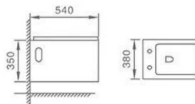

Size: 720x395x695mm

S-trap: 250/300mm Roughing-in

8297

Siphonic One-piece Toilet

Size: 715x382x730mm

S-trap: 300mm Roughing-in

8291

Siphonic One-piece Toilet

Size: 680M20*620mm

S-trap:300mm Roughing-in

Black is the epitome of timeless modern bathroom design, for a perfectly coordinated look. It is the ideal choice for modern house design.
以永恒经典色彩为主题，完全卫浴空间的夺目之光，是现代时尚家居的理想选择。

WH-009

Wall-hung Toilet
 Size:540x380x350mm
 P-trap: 180mm Roughing-in

G-011

Pedestal Basin
 Size:510x450x850mm
 Fixing to wall with back

WH-009

Wall-hung Toilet
Size:540x380x350mm
P-trap: 180mm Roughing-in

G-011

Pedestal Basin
Size:510x450x850mm
Fixing to wall with back

WH-045

Wall-hung Toilet
 Size: 575x375x350mm
 P-trap: 180mm Roughing-in

G-007

Wall-hung Toilet
 Size: 480x420x830mm
 P-trap: 180mm Roughing-in