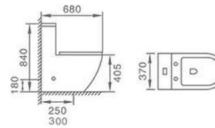

It appears to float gently in its surroundings creating the sense of weightlessness that translates throughout the series.

8207

Washdown One-piece Toilet
Size: 720x375x800mm
P-trap: 180mm Roughing-in
S-trap: 250/300mm Roughing-in

8221

Washdown One-piece Toilet
Size:680x370x840mm
P-trap: 180mm Roughing-in
S-trap:250/300mm Roughing-in

8298

Washdown One-piece Toilet

Size: 680x370x720mm

P-trap: 180mm Roughing-in

S-trap: 250/300mm Roughing-in

8225

Washdown One-piece Toilet

Size:680x390x795mm

P-trap: 180mm Roughing-in

S-trap:250/300mm Roughing-in

8226

Washdown One-piece Toilet

Size: 730x390x790mm

P-trap: 180mm Roughing-in

S-trap: 250/300mm Roughing-in

8227

Washdown One-piece Toilet

Size: 690x370x780mm

P-trap: 180mm Roughing-in

S-trap: 250/300mm Roughing-in

8258