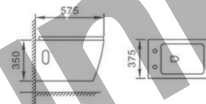

G-011

Pedestal Basin
Size:510x450x850mm
Fixing to wall with back

WH-045

Wall-hung Toilet
 Size: 575x375x350mm
 P-trap: 180mm Roughing-in

G-007

Wall-hung Toilet
 Size: 480x420x830mm
 P-trap: 180mm Roughing-in

WH-045

Wall-hung Toilet
 Size:575x375x350mm
 P-trap: 180mm Roughing-in

G-007

Wall-hung Toilet
 Size:480x420x830mm
 P-trap: 180mm Roughing-in

WH-045

Wall-hung Toilet
Size: 575x375x350mm
P-trap: 180mm Roughing-in

WH-009

Wall-hung Toilet
Size: 540x380x350mm
P-trap: 180mm Roughing-in

WH-003

Wall-hung Toilet
Size: 525x365x310 Omm
P-trap: 180mm Roughing-in

WH-015

Wall-hung Toilet
Size: 570x390x350mm
P-trap: 180mm Roughing-in