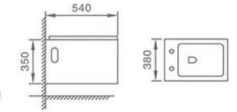

WH-009

Wall-hung Toilet
 Size:540x380x350mm
 P-trap: 180mm Roughing-in

G-011

Pedestal Basin
 Size:510x450x850mm
 Fixing to wall with back

WH-009

Wall-hung Toilet
Size:540x380x350mm
P-trap: 180mm Roughing-in

G-011

Pedestal Basin
Size:510x450x850mm
Fixing to wall with back

WH-045

Wall-hung Toilet
 Size: 575x375x350mm
 P-trap: 180mm Roughing-in

G-007

Wall-hung Toilet
 Size: 480x420x830mm
 P-trap: 180mm Roughing-in

WH-045

Wall-hung Toilet
 Size:575x375x350mm
 P-trap: 180mm Roughing-in

G-007

Wall-hung Toilet
 Size:480x420x830mm
 P-trap: 180mm Roughing-in

WH-045

Wall-hung Toilet
Size: 575x375x350mm
P-trap: 180mm Roughing-in

WH-009

Wall-hung Toilet
Size: 540x380x350mm
P-trap: 180mm Roughing-in

WH-003

Wall-hung Toilet
Size: 525x365x310 Omm
P-trap: 180mm Roughing-in

WH-015

Wall-hung Toilet
Size: 570x390x350mm
P-trap: 180mm Roughing-in