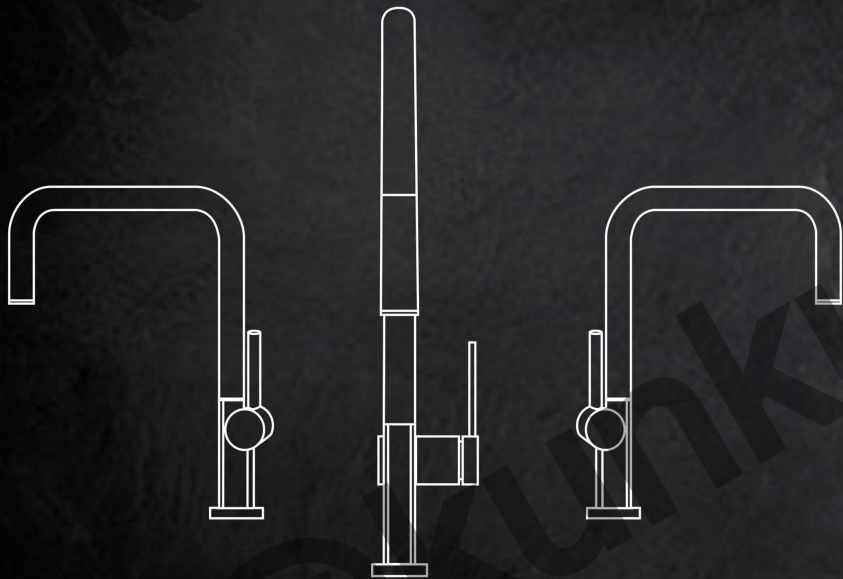

HOWTO banish the bland from your

kitcehng

ADD colour, texture and freestanding furniture to freshen up the kitcehng