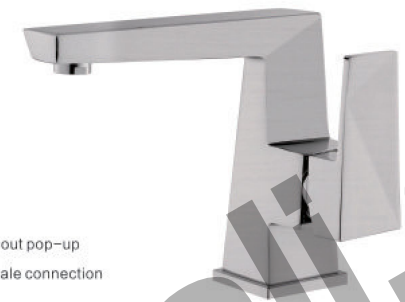

TECHNOLOGY: Brushed Brass

ART:SD10103BG 

Single lever basin mixer without pop-up waste set. 3/8" ro 1/2" female connection hoses.

TECHNOLOGY: Brushed Nickel

ART:SD10103BN 