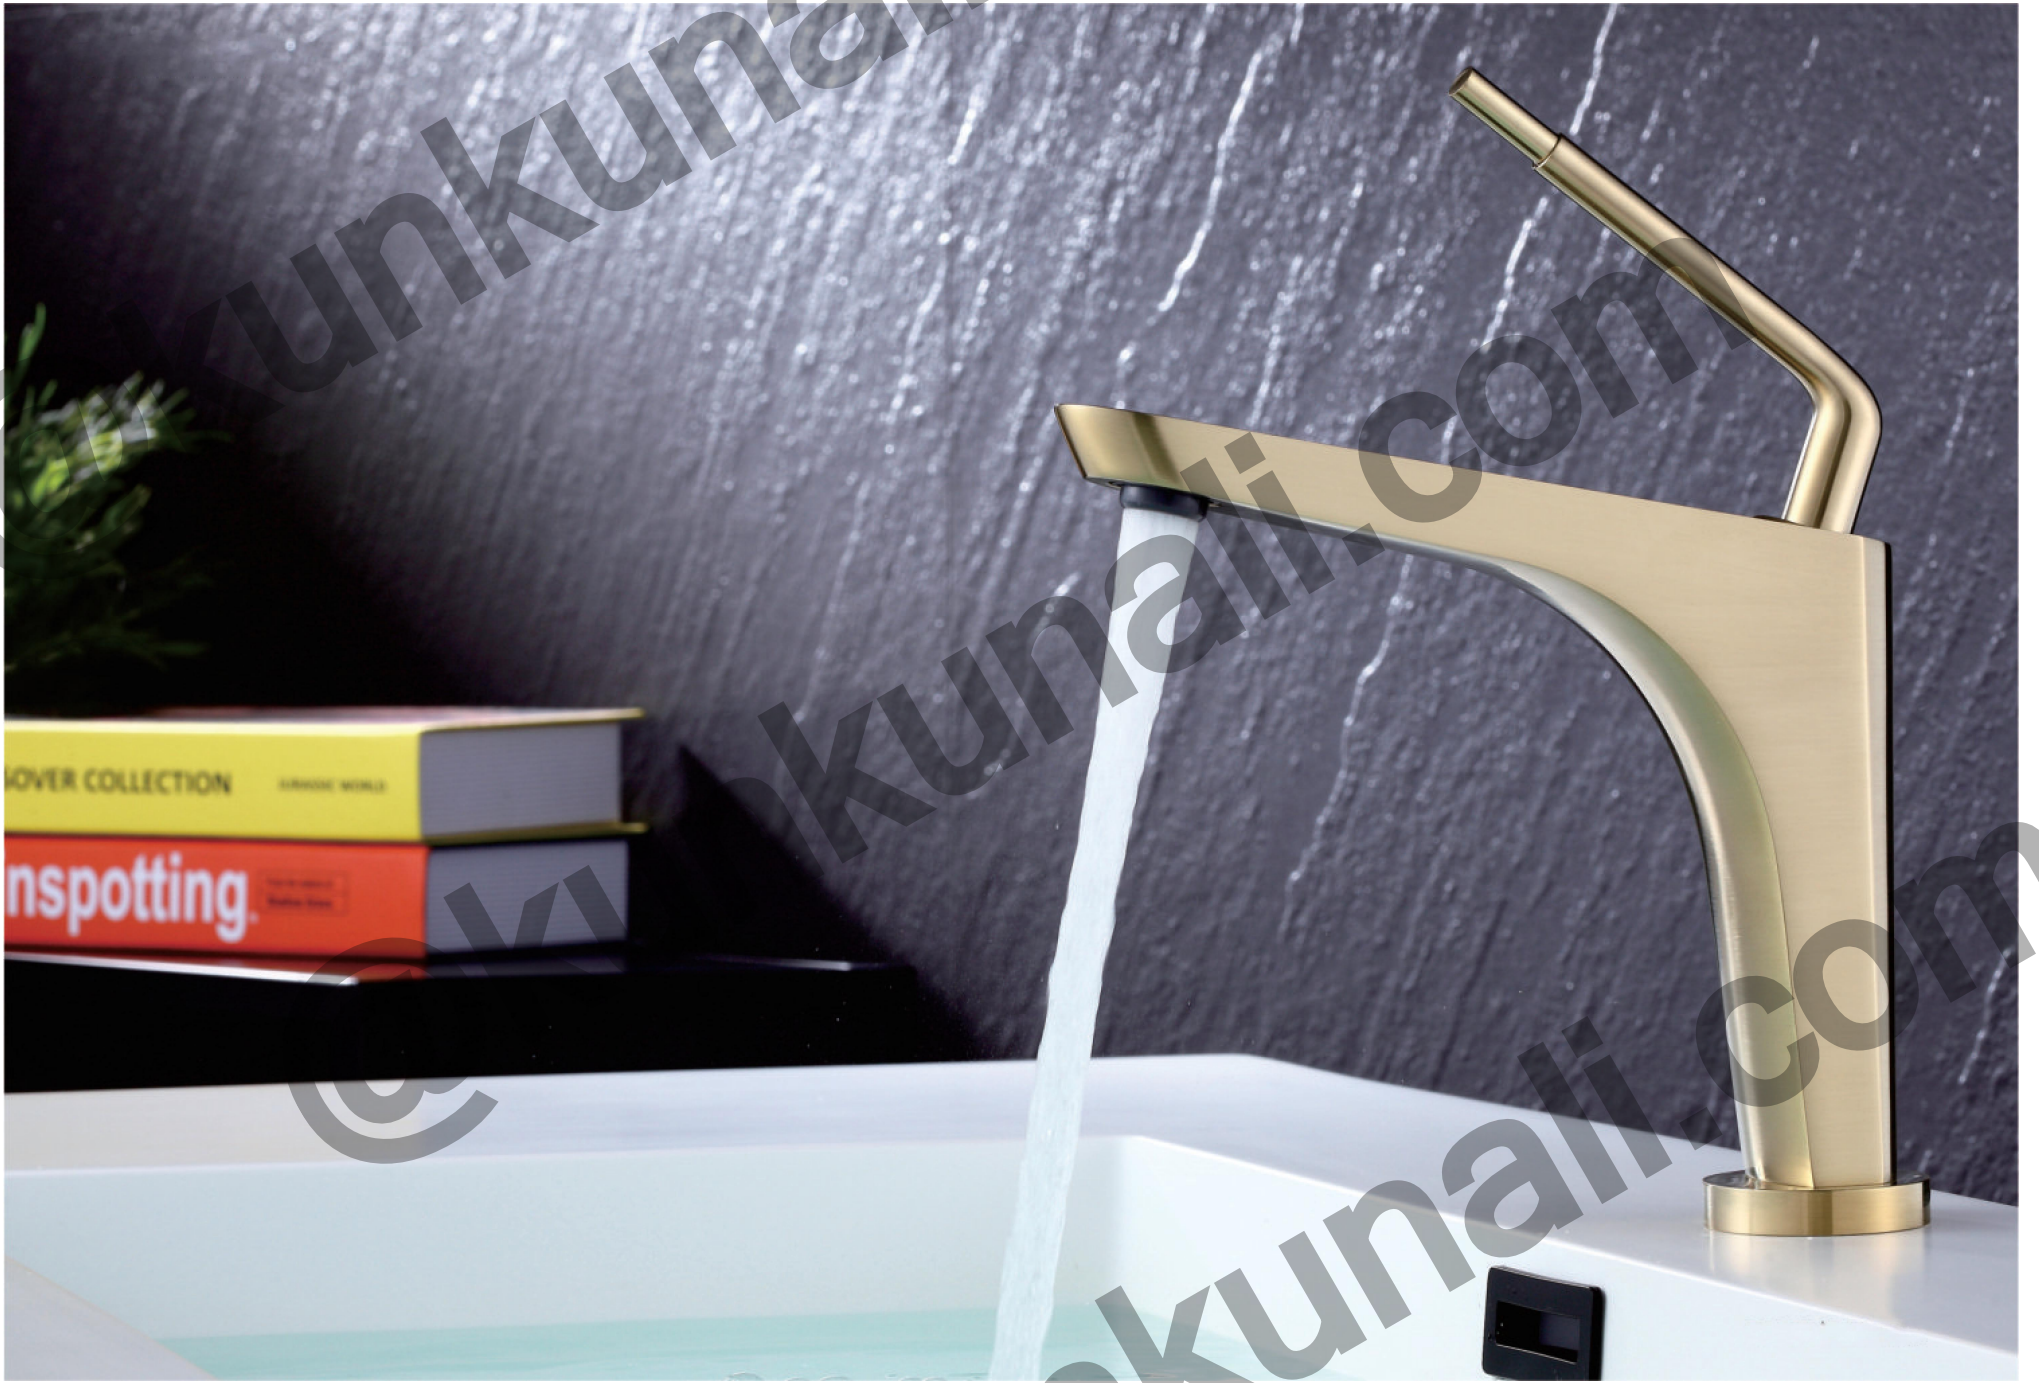

Single lever basin mixer without pop-up waste set. 3/8 " ro 1/2 " female connection hoses.

TECHNOLOGY: Brushed Brass

ART:SD10108BG

Single lever basin mixer without pop-up waste set. 3/8 " ro 1/2 " female connection hoses.